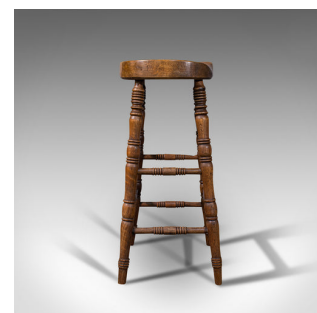

## Antique Artist's Stool, English, Beech, Ash, Saddle Seat, Victorian, Circa 1900

**DESCRIPTION**

Our Stock # 18.7550

This is an antique artist's stool. An English, beech saddle seat, dating to the late Victorian period, circa 1900.

- Of useful, classic form with appealing craftsmanship
- Displays a desirable aged patina throughout
- Beech seat shows fine grain interest beneath a wax polish finish
- The legs in ash, matching the deep caramel hues to the saddle
- Comfortable seat in the classic saddle form shows wonderful gentle ageing
- Raised upon a quartet of turned legs, splayed and united by twin stretchers

This is a delightful antique artists's stool with a fascinating saddle slab seat and enduring appeal. Solid joints and construction, delivered waxed, polished and ready for the studio.

Search [London Fine for #18.7550](#) , or scan the QR code for more photos and details

**DIMENSIONS**

Max Width: 40cm (15.75")

Max Depth: 35cm (13.75")

Max Height: 76cm (30")

Seat Width: 40cm (15.75")

Seat Depth: 33cm (13")