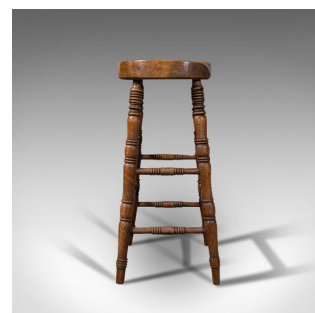

Antique Artist's Stool, English, Beech, Ash, Saddle Seat, Victorian, Circa 1900

**DESCRIPTION**

Our Stock # 18.7550

This is an antique artist's stool. An English, beech saddle seat, dating to the late Victorian period, circa 1900.

- Of useful, classic form with appealing craftsmanship
- Displays a desirable aged patina throughout
- Beech seat shows fine grain interest beneath a wax polish finish
- The legs in ash, matching the deep caramel hues to the saddle
- Comfortable seat in the classic saddle form shows wonderful gentle ageing
- Raised upon a quartet of turned legs, splayed and united by twin stretchers

This is a delightful antique artists's stool with a fascinating saddle slab seat and enduring appeal. Solid joints and construction, delivered waxed, polished and ready for the studio.

Search [London Fine for #18.7550](#) , or scan the QR code for more photos and details

DIMENSIONS

Max Width: 40cm (15.75")

Max Depth: 35cm (13.75")

Max Height: 76cm (30")

Seat Width: 40cm (15.75")

Seat Depth: 33cm (13")