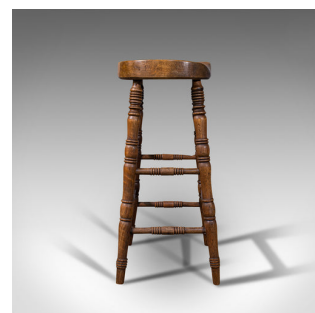

## Antique Artist's Stool, English, Beech, Ash, Saddle Seat, Victorian, Circa 1900

**DESCRIPTION**

Our Stock # 18.7550

This is an antique artist's stool. An English, beech saddle seat, dating to the late Victorian period, circa 1900.

- Of useful, classic form with appealing craftsmanship
- Displays a desirable aged patina throughout
- Beech seat shows fine grain interest beneath a wax polish finish
- The legs in ash, matching the deep caramel hues to the saddle
- Comfortable seat in the classic saddle form shows wonderful gentle ageing
- Raised upon a quartet of turned legs, splayed and united by twin stretchers

This is a delightful antique artists's stool with a fascinating saddle slab seat and enduring appeal. Solid joints and construction, delivered waxed, polished and ready for the studio.

Search [London Fine for #18.7550](#) , or scan the QR code for more photos and details

**DIMENSIONS**

Max Width: 40cm (15.75")

Max Depth: 35cm (13.75")

Max Height: 76cm (30")

Seat Width: 40cm (15.75")

Seat Depth: 33cm (13")