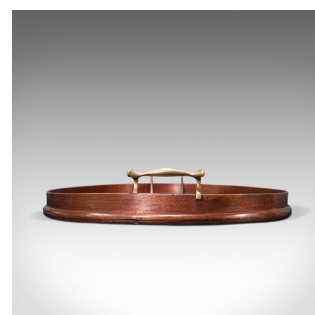

Antique Serving Tray, English, Mahogany, Brass, Boxwood Inlay, Georgian, C.1800

**DESCRIPTION**

Our Stock # 18.7623

This is an antique serving tray. An English, mahogany and brass butler's platter, dating to the Georgian period, circa 1800.

- Serve your favourite drinks with this delightful antique tray
- Displays a desirably aged patina - one small loss to handle under close inspection
- Select mahogany shows fine grain interest and rich caramel hues
- Presented with a quality wax polish finish
- Decorative scallop shell inlay to centre, accentuated in boxwood
- Delightful pair of sinuous brass handles dress the galleried rim

This is an attractive antique serving tray, lovingly appointed in the Georgian tradition. Delivered waxed, polished and ready to serve.

Search [London Fine for #18.7623](#) , or scan the QR code for more photos and details

**DIMENSIONS**

Max Width: 56.5cm (22.25")  
 Max Depth: 37cm (14.5")  
 Max Height: 5.5cm (2.25")  
 Internal Width: 55cm (21.75")  
 Internal Depth: 35.5cm (14")  
 Internal Height: 2.5cm (1")