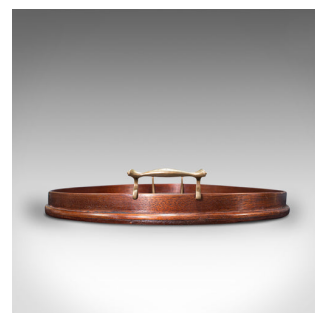

Antique Serving Tray, English, Mahogany, Brass, Boxwood Inlay, Georgian, C.1800

**DESCRIPTION**

Our Stock # 18.7623

This is an antique serving tray. An English, mahogany and brass butler's platter, dating to the Georgian period, circa 1800.

- Serve your favourite drinks with this delightful antique tray
- Displays a desirably aged patina - one small loss to handle under close inspection
- Select mahogany shows fine grain interest and rich caramel hues
- Presented with a quality wax polish finish
- Decorative scallop shell inlay to centre, accentuated in boxwood
- Delightful pair of sinuous brass handles dress the galleried rim

This is an attractive antique serving tray, lovingly appointed in the Georgian tradition. Delivered waxed, polished and ready to serve.

Search [London Fine for #18.7623](#) , or scan the QR code for more photos and details

**DIMENSIONS**

Max Width: 56.5cm (22.25")  
 Max Depth: 37cm (14.5")  
 Max Height: 5.5cm (2.25")  
 Internal Width: 55cm (21.75")  
 Internal Depth: 35.5cm (14")  
 Internal Height: 2.5cm (1")