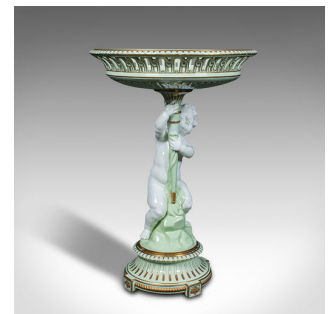

## Antique Cherub Compote Dish, English, Decorative Putti, Grape Bowl, Victorian

### DESCRIPTION

Our Stock # 18.7601

This is an antique cherub compote dish. An English, ceramic decorative putti grape bowl, dating to the Victorian period, circa 1880.

- Of bold, cherubic form and generous proportion
- Displays a desirable aged patina and in very good order
- Ceramic painted in light green over white and accentuated with gilt finish
  - Vivacious cherub figure to the centre sits beneath the eye-catching pierced rim above
  - Gilt fluting adds decoration the underside of the dish and against the tapered base

This is a fascinating antique cherub compote dish or grape bowl. With a charming putti adding copious character, this dish will make a fine centrepiece for any table. Delivered polished and ready to enjoy.

### DIMENSIONS

Max Width: 26cm (10.25")  
 Max Depth: 26cm (10.25")  
 Max Height: 38.5cm (15.25")  
 Bowl Diameter: 19.5cm (7.75")