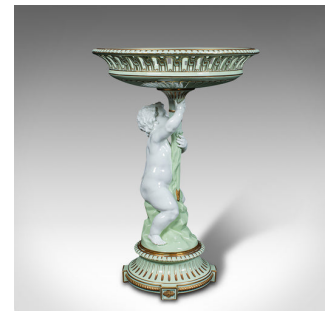

## Antique Cherub Compote Dish, English, Decorative Putti, Grape Bowl, Victorian

### DESCRIPTION

Our Stock # 18.7601

This is an antique cherub compote dish. An English, ceramic decorative putti grape bowl, dating to the Victorian period, circa 1880.

- Of bold, cherubic form and generous proportion
- Displays a desirable aged patina and in very good order
- Ceramic painted in light green over white and accentuated with gilt finish
  - Vivacious cherub figure to the centre sits beneath the eye-catching pierced rim above
  - Gilt fluting adds decoration the underside of the dish and against the tapered base

This is a fascinating antique cherub compote dish or grape bowl. With a charming putti adding copious character, this dish will make a fine centrepiece for any table. Delivered polished and ready to enjoy.

### DIMENSIONS

Max Width: 26cm (10.25")  
 Max Depth: 26cm (10.25")  
 Max Height: 38.5cm (15.25")  
 Bowl Diameter: 19.5cm (7.75")