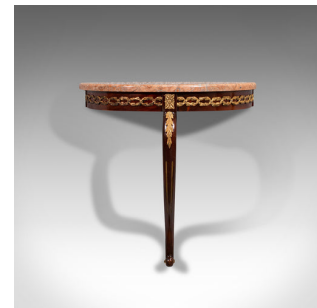

Vintage Console Table, French, Mahogany, Marble, Wall, Art Deco, Shelf, C.1940

DESCRIPTION

Our Stock # 18.7621

This is a vintage console table. A French, mahogany and marble wall table or candle shelf, dating to the late Art Deco period, circa 1940.

- Art Deco taste and sinuous forms combine for this distinctive table
- Displaying a desirable aged patina throughout
- Mahogany presents deep russet hues and fine grain interest
- Marble plinth top with copious vein detail and warm colour
- Demi-lune box apron dressed with gilt metal wreath links
- Foliate cross and leaf motif to the pronounced knee
 - Serpentine leg terminates in a delightful scrolled end, finished with small gilt flowerhead
- Can be wall mounted at any height to suit individual requirements

This is a superb vintage console table, graced with delightful Art Deco taste and pleasing colour. Delivered waxed, polished and ready for the home.

Search [London Fine for #18.7621](#) , or scan the QR code for more photos and details

DIMENSIONS

- Max Width: 48cm (19")
- Max Depth: 25.5cm (10")
- Max Height: 51cm (20")
- Top Width: 48cm (19")
- Top Depth: 24cm (9.5")