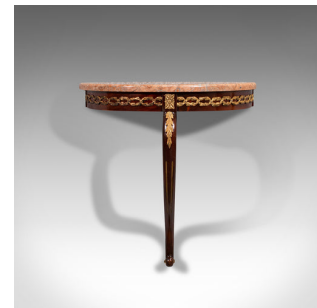

Vintage Console Table, French, Mahogany, Marble, Wall, Art Deco, Shelf, C.1940

**DESCRIPTION**

Our Stock # 18.7621

This is a vintage console table. A French, mahogany and marble wall table or candle shelf, dating to the late Art Deco period, circa 1940.

- Art Deco taste and sinuous forms combine for this distinctive table
- Displaying a desirable aged patina throughout
- Mahogany presents deep russet hues and fine grain interest
- Marble plinth top with copious vein detail and warm colour
- Demi-lune box apron dressed with gilt metal wreath links
- Foliate cross and leaf motif to the pronounced knee
  - Serpentine leg terminates in a delightful scrolled end, finished with small gilt flowerhead
- Can be wall mounted at any height to suit individual requirements

This is a superb vintage console table, graced with delightful Art Deco taste and pleasing colour. Delivered waxed, polished and ready for the home.

Search [London Fine for #18.7621](#) , or scan the QR code for more photos and details

**DIMENSIONS**

- Max Width: 48cm (19")
- Max Depth: 25.5cm (10")
- Max Height: 51cm (20")
- Top Width: 48cm (19")
- Top Depth: 24cm (9.5")