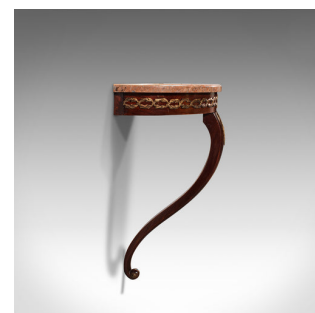

Vintage Console Table, French, Mahogany, Marble, Wall, Art Deco, Shelf, C.1940

DESCRIPTION

Our Stock # 18.7621

This is a vintage console table. A French, mahogany and marble wall table or candle shelf, dating to the late Art Deco period, circa 1940.

- Art Deco taste and sinuous forms combine for this distinctive table
- Displaying a desirable aged patina throughout
- Mahogany presents deep russet hues and fine grain interest
- Marble plinth top with copious vein detail and warm colour
- Demi-lune box apron dressed with gilt metal wreath links
- Foliate cross and leaf motif to the pronounced knee
 - Serpentine leg terminates in a delightful scrolled end, finished with small gilt flowerhead
- Can be wall mounted at any height to suit individual requirements

This is a superb vintage console table, graced with delightful Art Deco taste and pleasing colour. Delivered waxed, polished and ready for the home.

Search [London Fine for #18.7621](#) , or scan the QR code for more photos and details

DIMENSIONS

- Max Width: 48cm (19")
- Max Depth: 25.5cm (10")
- Max Height: 51cm (20")
- Top Width: 48cm (19")
- Top Depth: 24cm (9.5")