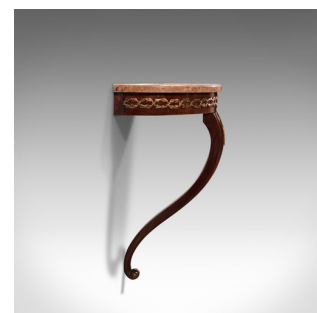

Vintage Console Table, French, Mahogany, Marble, Wall, Art Deco, Shelf, C.1940

**DESCRIPTION**

Our Stock # 18.7621

This is a vintage console table. A French, mahogany and marble wall table or candle shelf, dating to the late Art Deco period, circa 1940.

- Art Deco taste and sinuous forms combine for this distinctive table
- Displaying a desirable aged patina throughout
- Mahogany presents deep russet hues and fine grain interest
- Marble plinth top with copious vein detail and warm colour
- Demi-lune box apron dressed with gilt metal wreath links
- Foliate cross and leaf motif to the pronounced knee
  - Serpentine leg terminates in a delightful scrolled end, finished with small gilt flowerhead
- Can be wall mounted at any height to suit individual requirements

This is a superb vintage console table, graced with delightful Art Deco taste and pleasing colour. Delivered waxed, polished and ready for the home.

Search [London Fine for #18.7621](#) , or scan the QR code for more photos and details

**DIMENSIONS**

- Max Width: 48cm (19")
- Max Depth: 25.5cm (10")
- Max Height: 51cm (20")
- Top Width: 48cm (19")
- Top Depth: 24cm (9.5")