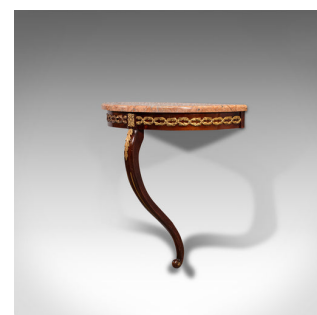

Vintage Console Table, French, Mahogany, Marble, Wall, Art Deco, Shelf, C.1940

DESCRIPTION

Our Stock # 18.7621

This is a vintage console table. A French, mahogany and marble wall table or candle shelf, dating to the late Art Deco period, circa 1940.

- Art Deco taste and sinuous forms combine for this distinctive table
- Displaying a desirable aged patina throughout
- Mahogany presents deep russet hues and fine grain interest
- Marble plinth top with copious vein detail and warm colour
- Demi-lune box apron dressed with gilt metal wreath links
- Foliate cross and leaf motif to the pronounced knee
 - Serpentine leg terminates in a delightful scrolled end, finished with small gilt flowerhead
- Can be wall mounted at any height to suit individual requirements

This is a superb vintage console table, graced with delightful Art Deco taste and pleasing colour. Delivered waxed, polished and ready for the home.

Search [London Fine for #18.7621](#) , or scan the QR code for more photos and details

DIMENSIONS

- Max Width: 48cm (19")
- Max Depth: 25.5cm (10")
- Max Height: 51cm (20")
- Top Width: 48cm (19")
- Top Depth: 24cm (9.5")