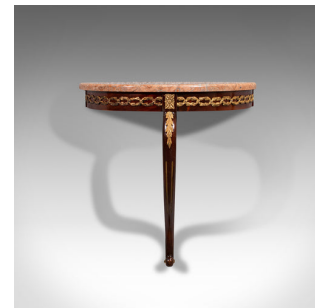

Vintage Console Table, French, Mahogany, Marble, Wall, Art Deco, Shelf, C.1940

DESCRIPTION

Our Stock # 18.7621

This is a vintage console table. A French, mahogany and marble wall table or candle shelf, dating to the late Art Deco period, circa 1940.

- Art Deco taste and sinuous forms combine for this distinctive table
- Displaying a desirable aged patina throughout
- Mahogany presents deep russet hues and fine grain interest
- Marble plinth top with copious vein detail and warm colour
- Demi-lune box apron dressed with gilt metal wreath links
- Foliate cross and leaf motif to the pronounced knee
 - Serpentine leg terminates in a delightful scrolled end, finished with small gilt flowerhead
- Can be wall mounted at any height to suit individual requirements

This is a superb vintage console table, graced with delightful Art Deco taste and pleasing colour. Delivered waxed, polished and ready for the home.

Search [London Fine for #18.7621](#) , or scan the QR code for more photos and details

DIMENSIONS

- Max Width: 48cm (19")
- Max Depth: 25.5cm (10")
- Max Height: 51cm (20")
- Top Width: 48cm (19")
- Top Depth: 24cm (9.5")