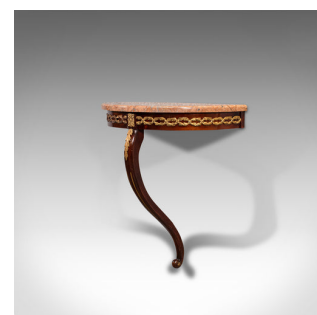

Vintage Console Table, French, Mahogany, Marble, Wall, Art Deco, Shelf, C.1940

**DESCRIPTION**

Our Stock # 18.7621

This is a vintage console table. A French, mahogany and marble wall table or candle shelf, dating to the late Art Deco period, circa 1940.

- Art Deco taste and sinuous forms combine for this distinctive table
- Displaying a desirable aged patina throughout
- Mahogany presents deep russet hues and fine grain interest
- Marble plinth top with copious vein detail and warm colour
- Demi-lune box apron dressed with gilt metal wreath links
- Foliate cross and leaf motif to the pronounced knee
  - Serpentine leg terminates in a delightful scrolled end, finished with small gilt flowerhead
- Can be wall mounted at any height to suit individual requirements

This is a superb vintage console table, graced with delightful Art Deco taste and pleasing colour. Delivered waxed, polished and ready for the home.

Search [London Fine for #18.7621](#) , or scan the QR code for more photos and details

**DIMENSIONS**

- Max Width: 48cm (19")
- Max Depth: 25.5cm (10")
- Max Height: 51cm (20")
- Top Width: 48cm (19")
- Top Depth: 24cm (9.5")