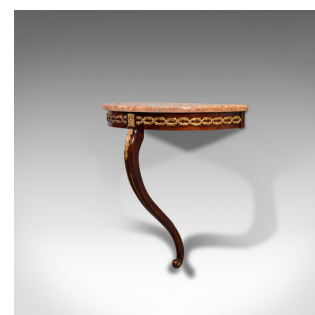

Vintage Console Table, French, Mahogany, Marble, Wall, Art Deco, Shelf, C.1940

DESCRIPTION

Our Stock # 18.7621

This is a vintage console table. A French, mahogany and marble wall table or candle shelf, dating to the late Art Deco period, circa 1940.

- Art Deco taste and sinuous forms combine for this distinctive table
- Displaying a desirable aged patina throughout
- Mahogany presents deep russet hues and fine grain interest
- Marble plinth top with copious vein detail and warm colour
- Demi-lune box apron dressed with gilt metal wreath links
- Foliate cross and leaf motif to the pronounced knee
 - Serpentine leg terminates in a delightful scrolled end, finished with small gilt flowerhead
- Can be wall mounted at any height to suit individual requirements

This is a superb vintage console table, graced with delightful Art Deco taste and pleasing colour. Delivered waxed, polished and ready for the home.

Search [London Fine for #18.7621](#) , or scan the QR code for more photos and details

DIMENSIONS

- Max Width: 48cm (19")
- Max Depth: 25.5cm (10")
- Max Height: 51cm (20")
- Top Width: 48cm (19")
- Top Depth: 24cm (9.5")