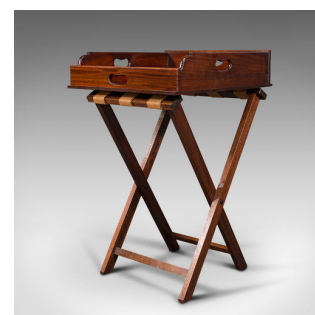

Antique Butler's Stand, English, Mahogany, Serving Tray, Rest, Victorian, C.1900

DESCRIPTION

Our Stock # 18.7693

This is an antique butler's stand. An English, mahogany serving tray and rest, dating to the Victorian period and later, circa 1900.

- Enhance your drinks party with this attractive serving stand
- Displaying a desirable aged patina and in good order
- Select mahogany shows fine grain interest
- Rich russet hues beam beneath a quality wax polish finish
- Generously sized, the serving tray replete with butler's grasps to each side
- Deep sides enable surefooted service within the 41.5cm x 44.5cm gallery (16.25" x 17.5")
- Later X-stand with quality webbing at a comfortable serving height of 65cm (25.5")
- The appealing stand folding for ease of movement and storage

This is a charming antique butler's stand, perfectly suited for serving your best spirits at a friendly gathering. Graceful craftsmanship and delightful mahogany stocks. Delivered waxed, polished and ready to serve.

Search [London Fine for #18.7693](#) , or scan the QR code for more photos and details

DIMENSIONS

- Max Width: 46.5cm (18.25")
- Max Depth: 50cm (19.75")
- Max Height: 76cm (30")
- Tray Width: 46.5cm (18.25")
- Tray Depth: 50cm (19.75")
- Tray Height: 11cm (4.25")