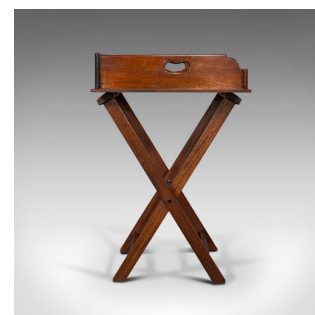

Antique Butler's Stand, English, Mahogany, Serving Tray, Rest, Victorian, C.1900

DESCRIPTION

Our Stock # 18.7693

This is an antique butler's stand. An English, mahogany serving tray and rest, dating to the Victorian period and later, circa 1900.

- Enhance your drinks party with this attractive serving stand
- Displaying a desirable aged patina and in good order
- Select mahogany shows fine grain interest
- Rich russet hues beam beneath a quality wax polish finish
- Generously sized, the serving tray replete with butler's grasps to each side
- Deep sides enable surefooted service within the 41.5cm x 44.5cm gallery (16.25" x 17.5")
- Later X-stand with quality webbing at a comfortable serving height of 65cm (25.5")
- The appealing stand folding for ease of movement and storage

This is a charming antique butler's stand, perfectly suited for serving your best spirits at a friendly gathering. Graceful craftsmanship and delightful mahogany stocks. Delivered waxed, polished and ready to serve.

Search [London Fine for #18.7693](#) , or scan the QR code for more photos and details

DIMENSIONS

- Max Width: 46.5cm (18.25")
- Max Depth: 50cm (19.75")
- Max Height: 76cm (30")
- Tray Width: 46.5cm (18.25")
- Tray Depth: 50cm (19.75")
- Tray Height: 11cm (4.25")