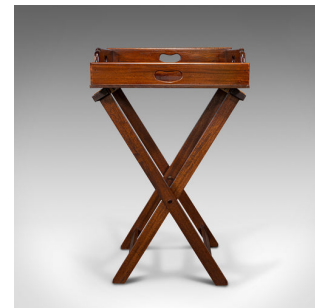

Antique Butler's Stand, English, Mahogany, Serving Tray, Rest, Victorian, C.1900

DESCRIPTION

Our Stock # 18.7693

This is an antique butler's stand. An English, mahogany serving tray and rest, dating to the Victorian period and later, circa 1900.

- Enhance your drinks party with this attractive serving stand
- Displaying a desirable aged patina and in good order
- Select mahogany shows fine grain interest
- Rich russet hues beam beneath a quality wax polish finish
- Generously sized, the serving tray replete with butler's grasps to each side
- Deep sides enable surefooted service within the 41.5cm x 44.5cm gallery (16.25" x 17.5")
- Later X-stand with quality webbing at a comfortable serving height of 65cm (25.5")
- The appealing stand folding for ease of movement and storage

This is a charming antique butler's stand, perfectly suited for serving your best spirits at a friendly gathering. Graceful craftsmanship and delightful mahogany stocks. Delivered waxed, polished and ready to serve.

Search [London Fine for #18.7693](#) , or scan the QR code for more photos and details

DIMENSIONS

- Max Width: 46.5cm (18.25")
- Max Depth: 50cm (19.75")
- Max Height: 76cm (30")
- Tray Width: 46.5cm (18.25")
- Tray Depth: 50cm (19.75")
- Tray Height: 11cm (4.25")