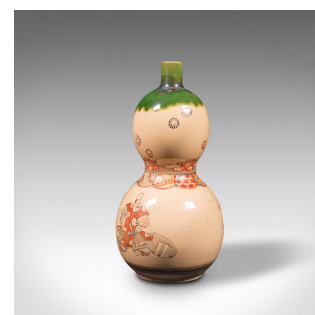

Antique Gerbera Vase, Japanese, Ceramic, Single Stem, Flower, Meiji Period, 1900

DESCRIPTION

Our Stock # 18.7694

This is an antique Gerbera vase. A Japanese, ceramic single stem flower vase, dating to the Meiji period, circa 1900.

- Distinctive 'double gourd' form with strong Japanese taste
- Displays a desirable aged patina throughout
- Cream coloured ceramic ground with bright green and orange secondary palette
- Decorated with hand-painted, traditional Japanese figures
- Pair of maker's marks to base in Japanese characters, one inscribed

This is a charming antique Gerbera vase, with unusual form and pleasing decor. Delivered polished and ready to display.

Search [London Fine for #18.7694](#), or scan the QR code for more photos and details

DIMENSIONS

Max Width: 10.5cm (4.25")

Max Depth: 10.5cm (4.25")

Max Height: 21.5cm (8.5")