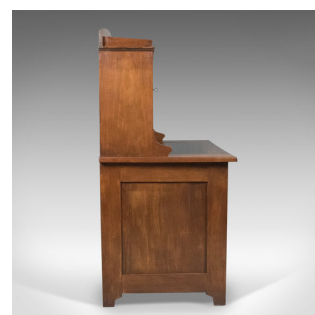

Antique Art Nouveau Desk, English, Victorian, Walnut Cabinet Liberty-esque  
c1900

**DESCRIPTION**

Our Stock # 10.1752

This is an antique, Art Nouveau desk, an English, Victorian, walnut cabinet, Liberty-esque in styling and dating to circa 1900.

- A super piece of period Art Nouveau furniture of fine quality
- Warm hues and a desirable aged patina to the walnut and mahogany
- Original quality locks, all working from a single key
- Twin pedestals with field panel doors decorated with Nouveau floral carvings
- Field panel ends, all raised on bracket feet
- Single, full width frieze drawer with faux triple drawer appearance
- Dressed with solid brass drop handles over pressed back plates
- Dark stained writing surface slides smoothly out for desk use
- Curved, reeded brackets rise into the upper cabinet
- A pair of cupboards flank a central recessed shelf
- Original bevelled glazing and brass furniture to doors

Search [London Fine for #10.1752](#) , or scan the QR code for more photos and details

**DIMENSIONS**

- Max Width: 119cm (46.75")
- Max Depth: 70cm (27.5")
- Max Height: 149cm (58.75")
- Desk Width: 99cm (39")
- Desk Depth: 66cm (26")
- Desk Height: 80cm (31.5")