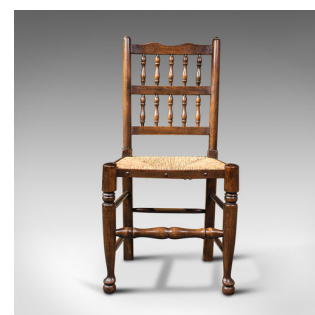

Set Of 12, Antique Lancashire Chairs, Beech, Spindle Back, Seat, Edwardian, 1910

DESCRIPTION

Our Stock # 18.7655

This is a rare set of 12 antique Lancashire chairs. An English, beech spindle back dining chair with rush seats, dating to the Edwardian period, circa 1910.

- Large dining suite of twelve presents a rare opportunity
- Displaying a desirable aged patina and in good original order
- Beech frames show fine grain interest and russet hues
- Tightly bound rush seats in superb order for age
- Sinuous carved top sits above a pair of lower rails
- Fetching Lancs spindle backs with ten turned balusters
- Concave rush seat at a comfortable height of 45.5cm (18")
- Seat frames decorated with beading redolent of Jacobean taste
- Bold knees tightly enclose the frame with turned bulb carvings
- Raised upon fascinating pad feet over squat bun toes
- Each leg united by stretchers for lasting strength

Search [London Fine for #18.7655](#), or scan the QR code for more photos and details

DIMENSIONS

- Max Width: 47cm (18.5")
- Max Depth: 44.5cm (17.5")
- Max Height: 94cm (37")
- Seat Width: 44cm (17.25")
- Seat Depth: 38.5cm (15.25")
- Seat Height: 45.5cm (18")