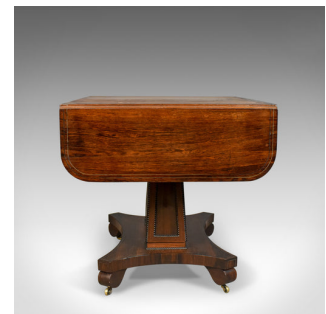

Antique Sofa Table, Rosewood, English, Regency, Pembroke, Circa 1820

DESCRIPTION

Our Stock # 12.1762

This is an antique sofa table in rosewood, an English Regency Pembroke table dating to circa 1820.

- Superb colour and grain interest in the well figured rosewood
- Desirable aged patina and of quality craftsmanship
- Highlighted and decorated with brass inlay
- The top framed in twin brass string detail
- Extended by end leaves supported on attractive scrolled brackets
- Single frieze drawer flanked by a pair of decorative field panels
- Raised on a pair of stout, oblong section, tapering pillars
- Panelled sides with beaded edge mouldings
- Standing upon a hyperboloid base over scrolled feet, riding on original brass castors

A delightful table from all angles, suitable for centre room placement. Solid joints and construction, delivered waxed, polished and ready for the home.

Search [London Fine for #12.1762](#), or scan the QR code for more photos and details

DIMENSIONS

Min Width: 89.5cm (35.25")

Max Width: 138cm (54.25")

Max Depth: 73cm (28.75")

Max Height: 72cm (28.25")