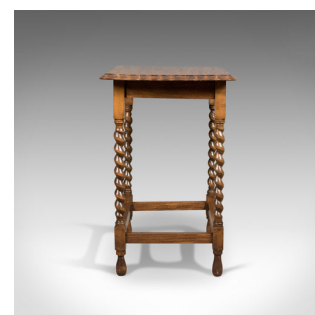

## Antique Side Table, English, Edwardian, Oak, Stretcher, Circa 1910

### DESCRIPTION

Our Stock # 12.1772

This is an antique side table, an English, Edwardian, oak stretcher table dating to circa 1910.

- Well figured oak displaying good colouration
- Desirable aged patina with a wax polished finish
- Generous stock to the top with attractive rippled edge moulding
- Plain frieze displays grain interest
- Tall, slender barley twist legs united by a box stretcher
- Raised on elongated bulb feet

A simple and elegant occasional table. Solid joints and construction, delivered waxed, polished and ready for the home.

Search [London Fine for #12.1772](#) , or scan the QR code for more photos and details

### DIMENSIONS

Max Width: 61cm (24")

Max Depth: 46cm (18")

Max Height: 71cm (28")