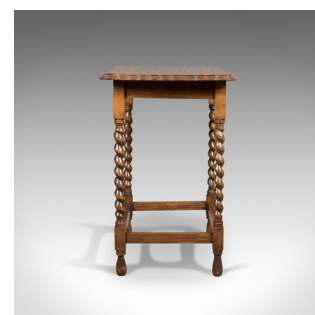

Antique Side Table, English, Edwardian, Oak, Stretcher, Circa 1910

DESCRIPTION

Our Stock # 12.1772

This is an antique side table, an English, Edwardian, oak stretcher table dating to circa 1910.

- Well figured oak displaying good colouration
- Desirable aged patina with a wax polished finish
- Generous stock to the top with attractive rippled edge moulding
- Plain frieze displays grain interest
- Tall, slender barley twist legs united by a box stretcher
- Raised on elongated bulb feet

A simple and elegant occasional table. Solid joints and construction, delivered waxed, polished and ready for the home.

Search [London Fine for #12.1772](#) , or scan the QR code for more photos and details

DIMENSIONS

Max Width: 61cm (24")

Max Depth: 46cm (18")

Max Height: 71cm (28")