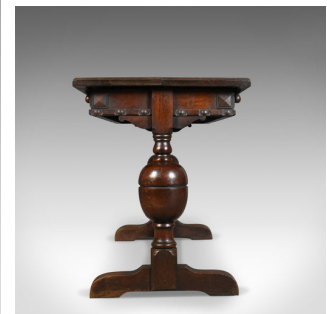

## Extending Antique Dining Table, 17th Century Refectory Taste, English Circa 1900

### DESCRIPTION

Our Stock # 10.1780

This is an extending antique dining table in the 17th century refectionary taste, English, oak circa 1900. Seats 4 - 6 and offers a generous height.

- Solid English oak displaying grain interest and wisps of medullary rays
- Good colour and a desirable aged patina in the lustrous, wax polished finish
- Ingenious hidden extension flap folds out from the centre of the table
- Planked top over frieze displaying gothic overtones
- Raised on a pair of large, cup and cover baluster legs
- Standing upon stout feet untied by a bracketed centre stretcher

A quality extending dining table. Solid joints and construction, delivered waxed, polished and ready for the home.

Search [London Fine for #10.1780](#) , or scan the QR code for more photos and details

### DIMENSIONS

Max Width: 137cm (54")

Min Depth: 62cm (24.5")

Max Depth: 95cm (37.5")

Max Height: 76.25cm (30")