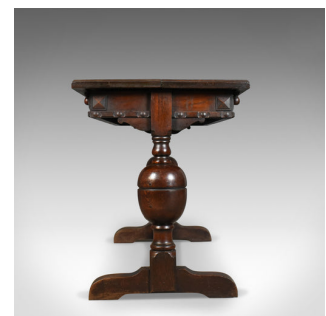

Extending Antique Dining Table, 17th Century Refectory Taste, English Circa 1900

DESCRIPTION

Our Stock # 10.1780

This is an extending antique dining table in the 17th century refectionary taste, English, oak circa 1900. Seats 4 - 6 and offers a generous height.

- Solid English oak displaying grain interest and wisps of medullary rays
- Good colour and a desirable aged patina in the lustrous, wax polished finish
- Ingenious hidden extension flap folds out from the centre of the table
- Planked top over frieze displaying gothic overtones
- Raised on a pair of large, cup and cover baluster legs
- Standing upon stout feet untied by a bracketed centre stretcher

A quality extending dining table. Solid joints and construction, delivered waxed, polished and ready for the home.

Search [London Fine for #10.1780](#) , or scan the QR code for more photos and details

DIMENSIONS

Max Width: 137cm (54")

Min Depth: 62cm (24.5")

Max Depth: 95cm (37.5")

Max Height: 76.25cm (30")