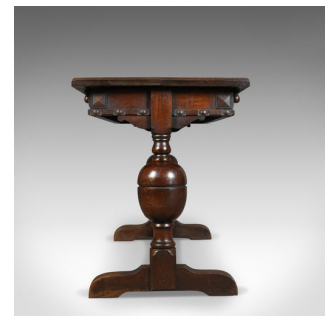

Extending Antique Dining Table, 17th Century Refectory Taste, English Circa 1900

DESCRIPTION

Our Stock # 10.1780

This is an extending antique dining table in the 17th century refectionary taste, English, oak circa 1900. Seats 4 - 6 and offers a generous height.

- Solid English oak displaying grain interest and wisps of medullary rays
- Good colour and a desirable aged patina in the lustrous, wax polished finish
- Ingenious hidden extension flap folds out from the centre of the table
- Planked top over frieze displaying gothic overtones
- Raised on a pair of large, cup and cover baluster legs
- Standing upon stout feet untied by a bracketed centre stretcher

A quality extending dining table. Solid joints and construction, delivered waxed, polished and ready for the home.

Search [London Fine for #10.1780](#) , or scan the QR code for more photos and details

DIMENSIONS

Max Width: 137cm (54")

Min Depth: 62cm (24.5")

Max Depth: 95cm (37.5")

Max Height: 76.25cm (30")