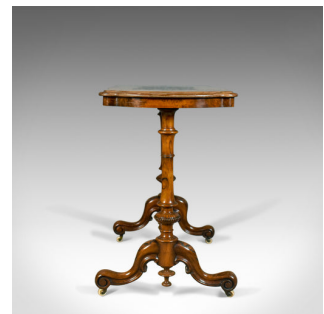

Antique Stretcher Table, Burr Walnut, English, Victorian, Circa 1880

DESCRIPTION

Our Stock # 10.1781

This is an antique stretcher table in burr walnut. An English, Victorian piece dating to circa 1880.

- Well figured burr walnut top with moulded edge detail
- Lustrous shine in the wax polished finish
- Shallow frieze in good proportion
- Well executed, tapering ring turned legs
- United by ring turned stretcher with central beaded trace
- Four cabriole legs feature carved acanthus leaves to the knee
- Stout scrolled toes over white ceramic castors
- Lower inverted finials completing the decoration

A good example of its type. Solid joints and construction, delivered waxed, polished and ready for the home.

Search [London Fine for #10.1781](#) , or scan the QR code for more photos and details

DIMENSIONS

Max Width: 97cm (38.25")

Max Depth: 51cm (20")

Max Height: 73cm (28.75")