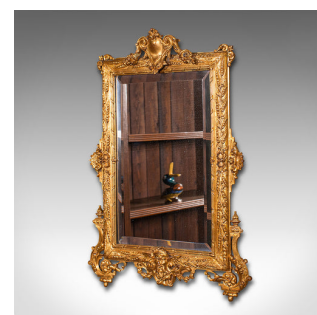

Small Antique Wall Mirror, Italian, Gilt Metal, Decorative, Victorian, C.1900

DESCRIPTION

Our Stock # 18.7637

This is a small antique wall mirror. An Italian, gilt metal decorative mirror, dating to the late Victorian period, circa 1900.

- Radiant golden tones and pleasingly ornate form
- Displaying a desirable aged patina
- Dashing gilt metal frame presents striking golden hues
- Original mirror plate with desirable light foxing
- Prominent shield-shaped surmount issuing scrolled foliate garlands
- Ornate frame decor with wheat sheaf heads in relief form
- Plume of feather emblems emanate from the mid-point to both sides
- Bracket lower corners with pierced openings show foliate heads and leaf motif
- Quality bevelled mirror presents a clear, bright reflection
- Figural winged masque to the lower frame within a distinctive bouquet of vines
- Mounting wire to rear aids ease of wall hanging

Search [London Fine for #18.7637](#) , or scan the QR code for more photos and details

DIMENSIONS

- Max Width: 29.5cm (11.5")
- Max Depth: 4cm (1.5")
- Max Height: 39.5cm (15.5")
- Mirror Plate Width: 17.5cm (7")
- Mirror Plate Height: 25.5cm (10")