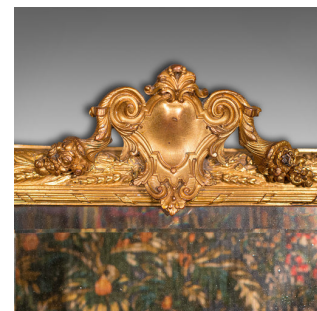

Small Antique Wall Mirror, Italian, Gilt Metal, Decorative, Victorian, C.1900

DESCRIPTION

Our Stock # 18.7637

This is a small antique wall mirror. An Italian, gilt metal decorative mirror, dating to the late Victorian period, circa 1900.

- Radiant golden tones and pleasingly ornate form
- Displaying a desirable aged patina
- Dashing gilt metal frame presents striking golden hues
- Original mirror plate with desirable light foxing
- Prominent shield-shaped surmount issuing scrolled foliate garlands
- Ornate frame decor with wheat sheaf heads in relief form
- Plume of feather emblems emanate from the mid-point to both sides
- Bracket lower corners with pierced openings show foliate heads and leaf motif
- Quality bevelled mirror presents a clear, bright reflection
- Figural winged masque to the lower frame within a distinctive bouquet of vines
- Mounting wire to rear aids ease of wall hanging

Search [London Fine for #18.7637](#) , or scan the QR code for more photos and details

DIMENSIONS

- Max Width: 29.5cm (11.5")
- Max Depth: 4cm (1.5")
- Max Height: 39.5cm (15.5")
- Mirror Plate Width: 17.5cm (7")
- Mirror Plate Height: 25.5cm (10")