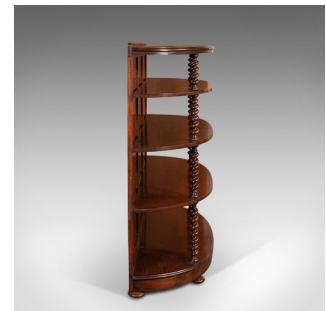

Antique Whatnot Bookshelf, English, Mahogany, Demi-Lune, Bookcase, Victorian

DESCRIPTION

Our Stock # 18.7638

This is an antique boat-tail whatnot bookshelf. An English, mahogany demi-lune bookcase cabinet, dating to the mid Victorian period, circa 1860.

- Dashing bow-front form enhanced with delightful colour
- Displaying a desirable aged patina throughout
- Select mahogany shows fine grain interest
- Basking in rich russet hues beneath a wax polish finish
- Arranged as graduated shelves across four tiers
- Generously sized top ideal for display purposes
- The whole supported by striking reverse barley twist pilasters
- Standing upon a quartet of squat bun feet

This is a desirable antique whatnot bookshelf, with graceful boat-tail overtones and delightful colour. Solid joints and construction, delivered waxed, polished and ready for the home library.

Search [London Fine for #18.7638](#) , or scan the QR code for more photos and details

DIMENSIONS

- Max Width: 127.5cm (50.25")
- Max Depth: 40.5cm (16")
- Max Height: 112.5cm (44.25")
- Shelf Width: 126cm (49.5")
- Shelf Depth: 38.5cm (15.25")
- Shelf 1 Height: 17cm (6.75")
- Shelf 2 Height: 21cm (8.25")
- Shelf 3 Height: 25cm (9.75")
- Shelf 4 Height: 29cm (11.5")