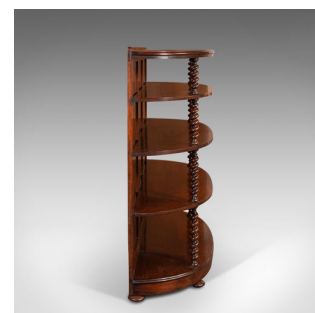

Antique Whatnot Bookshelf, English, Mahogany, Demi-Lune, Bookcase, Victorian

**DESCRIPTION**

Our Stock # 18.7638

This is an antique boat-tail whatnot bookshelf. An English, mahogany demi-lune bookcase cabinet, dating to the mid Victorian period, circa 1860.

- Dashing bow-front form enhanced with delightful colour
- Displaying a desirable aged patina throughout
- Select mahogany shows fine grain interest
- Basking in rich russet hues beneath a wax polish finish
- Arranged as graduated shelves across four tiers
- Generously sized top ideal for display purposes
- The whole supported by striking reverse barley twist pilasters
- Standing upon a quartet of squat bun feet

This is a desirable antique whatnot bookshelf, with graceful boat-tail overtones and delightful colour. Solid joints and construction, delivered waxed, polished and ready for the home library.

Search [London Fine for #18.7638](#) , or scan the QR code for more photos and details