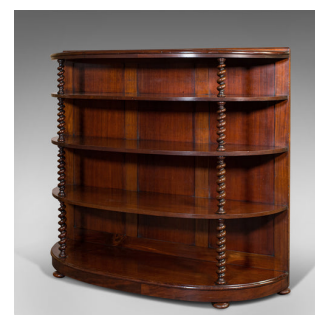

Antique Whatnot Bookshelf, English, Mahogany, Demi-Lune, Bookcase, Victorian

**DESCRIPTION**

Our Stock # 18.7638

This is an antique boat-tail whatnot bookshelf. An English, mahogany demi-lune bookcase cabinet, dating to the mid Victorian period, circa 1860.

- Dashing bow-front form enhanced with delightful colour
- Displaying a desirable aged patina throughout
- Select mahogany shows fine grain interest
- Basking in rich russet hues beneath a wax polish finish
- Arranged as graduated shelves across four tiers
- Generously sized top ideal for display purposes
- The whole supported by striking reverse barley twist pilasters
- Standing upon a quartet of squat bun feet

This is a desirable antique whatnot bookshelf, with graceful boat-tail overtones and delightful colour. Solid joints and construction, delivered waxed, polished and ready for the home library.

Search [London Fine for #18.7638](#) , or scan the QR code for more photos and details