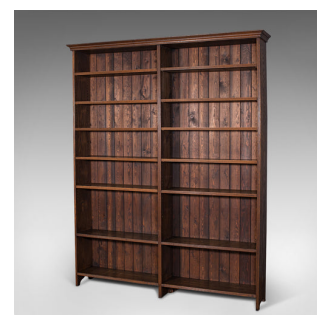

Large Vintage Bookcase, English, Oak, Bookshelf, Cabinet, Mid 20th Century, 1950

DESCRIPTION

Our Stock # 18.7654

This is a large vintage bookcase. An English, oak and pine bookshelf cabinet, dating to the mid 20th century, circa 1950.

- Pleasingly tall, vintage library bookshelves standing at 7 feet (84")
- Displays a desirable aged patina and in good order
- Select oak presents fine grain interest and deep caramel hues
- Reverse tiered crown moulding stands prominently above the whole
- Oak fronted shelves adjust through a range of 127cm (50") at 2.5cm (1") intervals
- Standing upon stile feet with sinuous shaped brackets to each side

This is a large vintage bookcase, offering generous shelf space and adjustment to suit many book collections. Solid joints and construction, delivered waxed, polished and ready for the home.

Search [London Fine for #18.7654](#), or scan the QR code for more photos and details

DIMENSIONS

Max Width: 173cm (68")
Max Depth: 30.5cm (12")
Max Height: 213.5cm (84")
Shelf Width: 79cm (31")
Shelf Depth: 24cm (9.5")