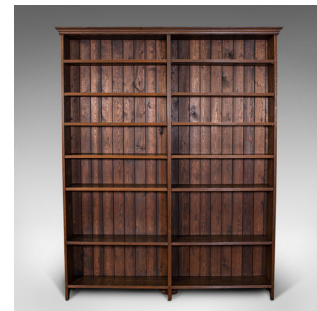

Large Vintage Bookcase, English, Oak, Bookshelf, Cabinet, Mid 20th Century, 1950

DESCRIPTION

Our Stock # 18.7654

This is a large vintage bookcase. An English, oak and pine bookshelf cabinet, dating to the mid 20th century, circa 1950.

- Pleasingly tall, vintage library bookshelves standing at 7 feet (84")
- Displays a desirable aged patina and in good order
- Select oak presents fine grain interest and deep caramel hues
- Reverse tiered crown moulding stands prominently above the whole
- Oak fronted shelves adjust through a range of 127cm (50") at 2.5cm (1") intervals
- Standing upon stile feet with sinuous shaped brackets to each side

This is a large vintage bookcase, offering generous shelf space and adjustment to suit many book collections. Solid joints and construction, delivered waxed, polished and ready for the home.

Search [London Fine for #18.7654](#), or scan the QR code for more photos and details

DIMENSIONS

Max Width: 173cm (68")
Max Depth: 30.5cm (12")
Max Height: 213.5cm (84")
Shelf Width: 79cm (31")
Shelf Depth: 24cm (9.5")