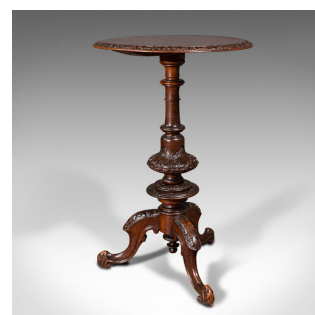

Antique Wine Table, English, Mahogany, Side, Lamp, Occasional, Victorian, C.1860

DESCRIPTION

Our Stock # 18.7667

This is an antique wine table. An English, mahogany side or lamp table, dating to the mid Victorian period, circa 1860.

- Striking carved finish and superbly figured top
- Displays a desirable aged patina throughout
- Select mahogany shows fine grain interest
- Rich russet hues beam beneath a wax polish finish
- Attractive circular top with ornate carved edge
- Raised upon a profusely carved support column with turned detail
- Broad knees decorated with oak leaf carved panels
- Standing upon a trio of cabriole legs with distinctive leaf-decorated toes

This is an attractive antique wine table, with great colour and superb detail. Solid joints and construction, delivered waxed, polished and ready for the home.

Search [London Fine for #18.7667](#) , or scan the QR code for more photos and details

DIMENSIONS

Max Width: 47cm (18.5")
Max Depth: 47cm (18.5")
Max Height: 73.5cm (29")