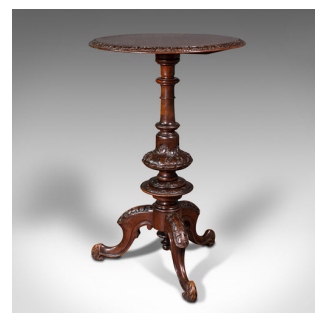

Antique Wine Table, English, Mahogany, Side, Lamp, Occasional, Victorian, C.1860

DESCRIPTION

Our Stock # 18.7667

This is an antique wine table. An English, mahogany side or lamp table, dating to the mid Victorian period, circa 1860.

- Striking carved finish and superbly figured top
- Displays a desirable aged patina throughout
- Select mahogany shows fine grain interest
- Rich russet hues beam beneath a wax polish finish
- Attractive circular top with ornate carved edge
- Raised upon a profusely carved support column with turned detail
- Broad knees decorated with oak leaf carved panels
- Standing upon a trio of cabriole legs with distinctive leaf-decorated toes

This is an attractive antique wine table, with great colour and superb detail. Solid joints and construction, delivered waxed, polished and ready for the home.

Search [London Fine for #18.7667](#) , or scan the QR code for more photos and details

DIMENSIONS

Max Width: 47cm (18.5")
Max Depth: 47cm (18.5")
Max Height: 73.5cm (29")