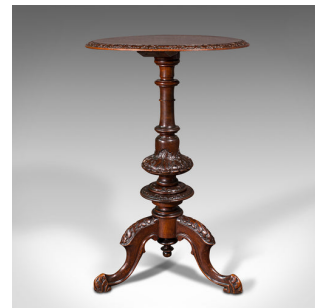

Antique Wine Table, English, Mahogany, Side, Lamp, Occasional, Victorian, C.1860

DESCRIPTION

Our Stock # 18.7667

This is an antique wine table. An English, mahogany side or lamp table, dating to the mid Victorian period, circa 1860.

- Striking carved finish and superbly figured top
- Displays a desirable aged patina throughout
- Select mahogany shows fine grain interest
- Rich russet hues beam beneath a wax polish finish
- Attractive circular top with ornate carved edge
- Raised upon a profusely carved support column with turned detail
- Broad knees decorated with oak leaf carved panels
- Standing upon a trio of cabriole legs with distinctive leaf-decorated toes

This is an attractive antique wine table, with great colour and superb detail. Solid joints and construction, delivered waxed, polished and ready for the home.

Search [London Fine for #18.7667](#) , or scan the QR code for more photos and details

DIMENSIONS

Max Width: 47cm (18.5")
Max Depth: 47cm (18.5")
Max Height: 73.5cm (29")