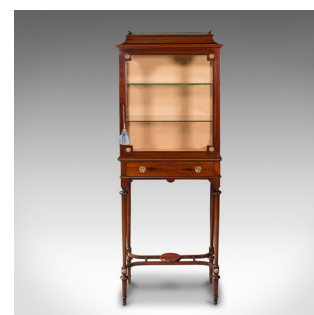

Antique Raised Pier Cabinet, English, Mahogany, Display Case, Edwardian, C.1910

DESCRIPTION

Our Stock # 18.7666
This is an antique raised pier cabinet. An English, mahogany display case on stand, dating to the Edwardian period, circa 1910.

- Delightfully presented and unusual in being upon a stand
- Displays a desirable aged patina and in very good order
- Select mahogany shows fine grain interest and rich russet hues
- Glass plate offers a clear, bright appearance and free of marks
- Brass rails help create a distinctive gallery top over a tapering crown
- Generously sized glass plate to door, decorated with foliate heads to each corner
- Inset barrel with internal locking mechanism in working order – key present
- Each side further decorated with flowerhead mounts
- Interior presents a pair of glass shelves spaced at 19.5cm (7.75") intervals
- Striking fabric lining with diamond pattern over a light golden ground
- Useful drawer to front dressed with circular drop handles over decorated backplates

Search [London Fine for #18.7666](#) , or scan the QR code for more photos and details

DIMENSIONS

- Max Width: 56cm (22")
- Max Depth: 33cm (13")
- Max Height: 157cm (61.75")
- Gallery Width: 43.5cm (17.25")
- Gallery Depth: 26.5cm (10.5")
- Shelf Width: 48.5cm (19")
- Shelf Depth: 26.5cm (10.5")
- Shelf Heights: 19.5cm (7.75")