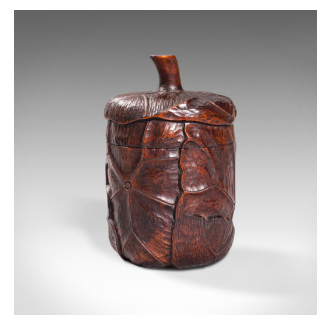

Small Antique Lidded Pot, Oriental, Chinese Elm, Carved Treen, Victorian, C.1900

DESCRIPTION

Our Stock # 18.7715

This is a small antique lidded pot. An Oriental, Chinese elm carved treen, dating to the late Victorian period, circa 1900.

- Profusely carved appearance catches the eye
- Displaying a desirable aged patina
- Chinese elm presents deep russet hues
- Carved fruit detail decorates the body and lid
- Engraved character marks to base

This is a fascinating antique lidded pot, with superb craftsmanship and pleasing colour. Delivered waxed, polished and ready to enjoy.

Search [London Fine for #18.7715](#), or scan the QR code for more photos and details