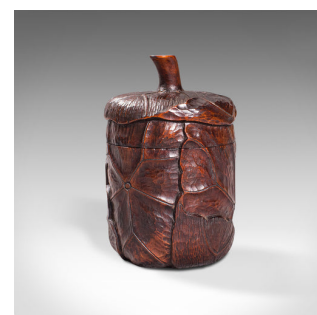

Small Antique Lidded Pot, Oriental, Chinese Elm, Carved Treen, Victorian, C.1900

DESCRIPTION

Our Stock # 18.7715

This is a small antique lidded pot. An Oriental, Chinese elm carved treen, dating to the late Victorian period, circa 1900.

- Profusely carved appearance catches the eye
- Displaying a desirable aged patina
- Chinese elm presents deep russet hues
- Carved fruit detail decorates the body and lid
- Engraved character marks to base

This is a fascinating antique lidded pot, with superb craftsmanship and pleasing colour. Delivered waxed, polished and ready to enjoy.

Search [London Fine for #18.7715](#) , or scan the QR code for more photos and details