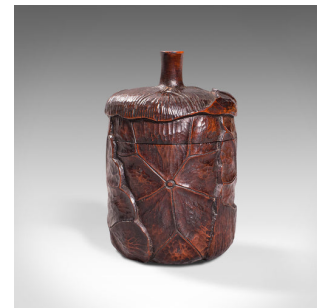

Small Antique Lidded Pot, Oriental, Chinese Elm, Carved Treen, Victorian, C.1900

DESCRIPTION

Our Stock # 18.7715

This is a small antique lidded pot. An Oriental, Chinese elm carved treen, dating to the late Victorian period, circa 1900.

- Profusely carved appearance catches the eye
- Displaying a desirable aged patina
- Chinese elm presents deep russet hues
- Carved fruit detail decorates the body and lid
- Engraved character marks to base

This is a fascinating antique lidded pot, with superb craftsmanship and pleasing colour. Delivered waxed, polished and ready to enjoy.

Search [London Fine for #18.7715](#), or scan the QR code for more photos and details

DIMENSIONS

Max Width: 7cm (2.75")

Max Depth: 7cm (2.75")

Max Height: 12cm (4.75")