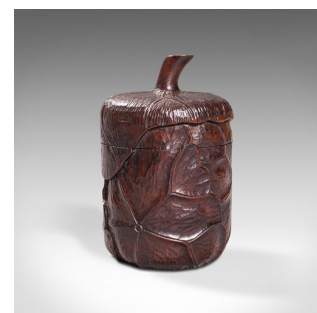

Small Antique Lidded Pot, Oriental, Chinese Elm, Carved Treen, Victorian, C.1900

DESCRIPTION

Our Stock # 18.7715

This is a small antique lidded pot. An Oriental, Chinese elm carved treen, dating to the late Victorian period, circa 1900.

- Profusely carved appearance catches the eye
- Displaying a desirable aged patina
- Chinese elm presents deep russet hues
- Carved fruit detail decorates the body and lid
- Engraved character marks to base

This is a fascinating antique lidded pot, with superb craftsmanship and pleasing colour. Delivered waxed, polished and ready to enjoy.

Search [London Fine for #18.7715](#), or scan the QR code for more photos and details