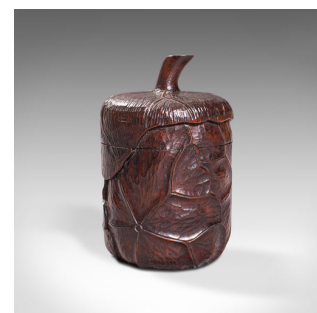

Small Antique Lidded Pot, Oriental, Chinese Elm, Carved Treen, Victorian, C.1900

DESCRIPTION

Our Stock # 18.7715

This is a small antique lidded pot. An Oriental, Chinese elm carved treen, dating to the late Victorian period, circa 1900.

- Profusely carved appearance catches the eye
- Displaying a desirable aged patina
- Chinese elm presents deep russet hues
- Carved fruit detail decorates the body and lid
- Engraved character marks to base

This is a fascinating antique lidded pot, with superb craftsmanship and pleasing colour. Delivered waxed, polished and ready to enjoy.

Search [London Fine for #18.7715](#) , or scan the QR code for more photos and details