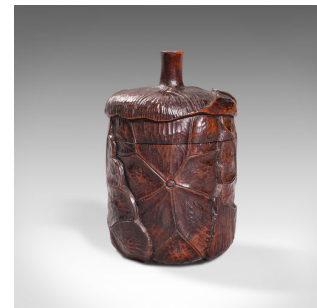

Small Antique Lidded Pot, Oriental, Chinese Elm, Carved Treen, Victorian, C.1900

DESCRIPTION

Our Stock # 18.7715

This is a small antique lidded pot. An Oriental, Chinese elm carved treen, dating to the late Victorian period, circa 1900.

- Profusely carved appearance catches the eye
- Displaying a desirable aged patina
- Chinese elm presents deep russet hues
- Carved fruit detail decorates the body and lid
- Engraved character marks to base

This is a fascinating antique lidded pot, with superb craftsmanship and pleasing colour. Delivered waxed, polished and ready to enjoy.

Search [London Fine for #18.7715](#) , or scan the QR code for more photos and details

DIMENSIONS

Max Width: 7cm (2.75")

Max Depth: 7cm (2.75")

Max Height: 12cm (4.75")