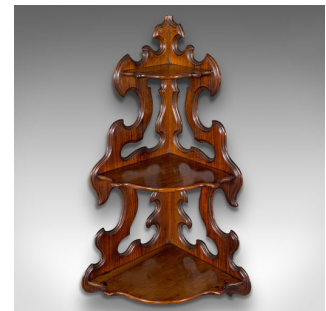

Antique 3 Tier Hanging Whatnot, English, Rosewood, Corner Wall Shelf, Victorian

DESCRIPTION

Our Stock # 18.7670

This is an antique three-tier hanging whatnot. An English, rosewood corner wall shelf or candle bracket, dating to the early Victorian period, circa 1850.

- Distinctive wall mounted corner whatnot with striking form
- Displays a desirable aged patina throughout
- Select rosewood presents fine grain interest and rich caramel hues
- Graced with a quality wax polish finish
- Arranged as three shelves - ideal for small ornaments or tea lights
- Inter-directional form for mounting either way as desired
- Eye-catching pierced stocks with sinuous, tiered edges
- Pair of mounting holes aid hanging in the corner of your room

This is a delightful antique three-tier hanging whatnot, with superb craved and pierced form and of versatile inter-directional craftsmanship. Solid joints and construction, delivered waxed, polished and ready for the home.

Search [London Fine for #18.7670](#) , or scan the QR code for more photos and details

DIMENSIONS

Max Width: 37cm (14.5")

Max Depth: 27cm (10.75")

Max Height: 70cm (27.5")