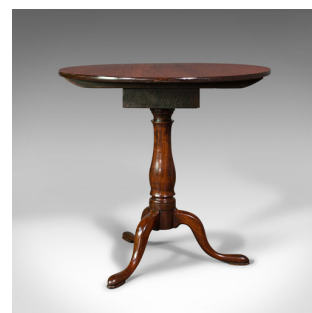

Antique Tilt Top Table, English, Mahogany, Occasional, Wine, Georgian, C.1780

**DESCRIPTION**

Our Stock # 18.7665

This is an antique tilt top table. An English, mahogany occasional or wine table with birdcage mount, dating to the Georgian period and later, circa 1780.

- Of pleasing form and quality finish
- Displays a desirable aged patina and in good order
- Select mahogany shows fine grain interest
- Rich russet hues beam beneath a wax polish finish
- Circular top of shallow profile with gently chamfered edge
- Folding smoothly through 90-degrees for ease of storage
- Supported upon a delightfully tapered, turned column
- Standing upon a trio of squat cabriole legs with flat snake feet

This is a charming and attractive antique tilt top table, with superb Georgian craftsmanship and colour. Of ideal size for an occasional breakfast or wine table. Solid joints and construction, delivered waxed, polished and ready for the home.

Search [London Fine for #18.7665](#) , or scan the QR code for more photos and details

**DIMENSIONS**

- Max Width: 75cm (29.5")
- Max Depth: 75cm (29.5")
- Max Height: 69cm (27.25")
- Tilted Width: 75cm (29.5")
- Tilted Depth: 47.5cm (18.75")
- Tilted Height: 123.5cm (48.5")