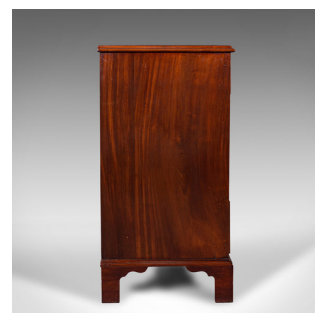

Antique Gentleman's Chest Of Drawers, English, Mahogany, Bedroom, Georgian, 1800

DESCRIPTION

Our Stock # 18.7746

This is an antique gentleman's chest of drawers. An English, mahogany bedroom cabinet, dating to the Georgian period, circa 1800.

- Delightfully appointed example of Georgian craftsmanship
- Displaying a desirable aged patina throughout
- Select mahogany shows fine grain interest beneath a wax polish finish
- Deep caramel and russet hues an attractive appointment
- Arranged as four, full width drawers with cockbeading to edges
- Pierced batwing lock escutcheons with inset locks – keys absent
- Each drawer further dressed with matching drop handles
- Standing upon shaped ogee bracket feet to each corner

This is a distinctive antique gentleman's chest of drawers, with superb colour to the mahogany stocks. Solid joints and construction, delivered waxed, polished and ready for the home.

Search [London Fine for #18.7746](#) , or scan the QR code for more photos and details

DIMENSIONS

Max Width: 101cm (39.75")
 Max Depth: 52.5cm (20.75")
 Max Height: 102cm (40.25")