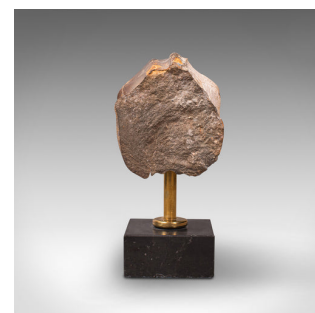

Vintage Display Fossil, English, Geological Study, Ornament, Desktop Paperweight

DESCRIPTION

Our Stock # 18.7718

This is a vintage display fossil. An English, geological study as an ornament or desktop paperweight, dating to the mid 20th century and much earlier, circa 1950.

- Wonderfully preserved specimen ideal for the desktop
- Displays a desirable aged patina and in good order
- Lightly coloured fossil with superb detail
- The form pleasingly tactile with ridged spinal shape
- Presented upon a black marble base and brass support

This is a superb vintage display fossil, with great natural interest and appealing form. Delivered polished and ready to display.

Search [London Fine for #18.7718](#) , or scan the QR code for more photos and details

DIMENSIONS

Max Width: 13.5cm (5.25")

Max Depth: 7cm (2.75")

Max Height: 15.5cm (6")