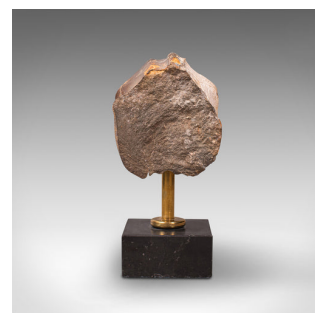

Vintage Display Fossil, English, Geological Study, Ornament, Desktop Paperweight

DESCRIPTION

Our Stock # 18.7718

This is a vintage display fossil. An English, geological study as an ornament or desktop paperweight, dating to the mid 20th century and much earlier, circa 1950.

- Wonderfully preserved specimen ideal for the desktop
- Displays a desirable aged patina and in good order
- Lightly coloured fossil with superb detail
- The form pleasingly tactile with ridged spinal shape
- Presented upon a black marble base and brass support

This is a superb vintage display fossil, with great natural interest and appealing form. Delivered polished and ready to display.

Search [London Fine for #18.7718](#) , or scan the QR code for more photos and details

DIMENSIONS

Max Width: 13.5cm (5.25")

Max Depth: 7cm (2.75")

Max Height: 15.5cm (6")