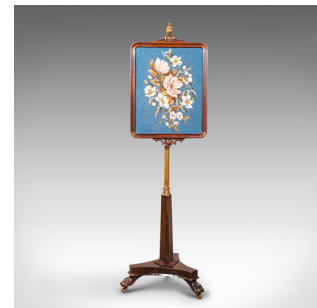

Antique Fireside Pole Screen, English, Rosewood, Needlepoint, William IV, C.1830

DESCRIPTION

Our Stock # 18.7722

This is an antique fireside pole screen. An English, Rosewood and ormolu adjustable fire screen with needlepoint panel, dating to the William IV period, circa 1830.

- Attractive adjustable fireside pole screen
- Displays a desirable aged patina and in good order
- Select Rosewood beams with beautiful russet hues
- Quality needlepoint tapestry with rich colour palette behind glass panel
- Long gilt riser topped with an ormolu baluster finial
- Screen framed within narrow bezel with gently arched corners
- Eye-catching tapestry displays a bouquet of flowers with fine detail
- Screen height adjusts through 72cm (28.25")
- Tapering support base meets the triform stand with tapered edge moulding
- Stands upon excellent hairy paw feet and rides smoothly upon brass castors

Search [London Fine for #18.7722](#) , or scan the QR code for more photos and details

DIMENSIONS

- Max Width: 46cm (18")
- Max Depth: 41.5cm (16.25")
- Max Height: 145cm (57")
- Screen Width: 40.5cm (16")
- Screen Height: 60cm (23.5")
- Adjustment Range: 72cm (28.25")