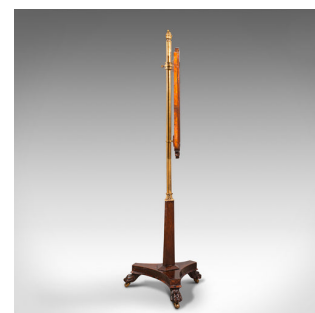

Antique Fireside Pole Screen, English, Rosewood, Needlepoint, William IV, C.1830

DESCRIPTION

Our Stock # 18.7722

This is an antique fireside pole screen. An English, Rosewood and ormolu adjustable fire screen with needlepoint panel, dating to the William IV period, circa 1830.

- Attractive adjustable fireside pole screen
- Displays a desirable aged patina and in good order
- Select Rosewood beams with beautiful russet hues
- Quality needlepoint tapestry with rich colour palette behind glass panel
- Long gilt riser topped with an ormolu baluster finial
- Screen framed within narrow bezel with gently arched corners
- Eye-catching tapestry displays a bouquet of flowers with fine detail
- Screen height adjusts through 72cm (28.25")
- Tapering support base meets the triform stand with tapered edge moulding
- Stands upon excellent hairy paw feet and rides smoothly upon brass castors

Search [London Fine for #18.7722](#) , or scan the QR code for more photos and details

DIMENSIONS

- Max Width: 46cm (18")
- Max Depth: 41.5cm (16.25")
- Max Height: 145cm (57")
- Screen Width: 40.5cm (16")
- Screen Height: 60cm (23.5")
- Adjustment Range: 72cm (28.25")