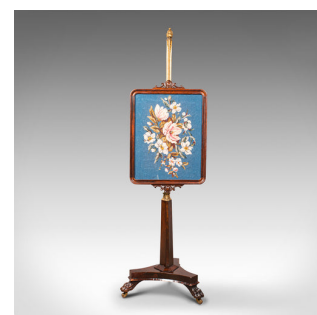

Antique Fireside Pole Screen, English, Rosewood, Needlepoint, William IV, C.1830

DESCRIPTION

Our Stock # 18.7722

This is an antique fireside pole screen. An English, Rosewood and ormolu adjustable fire screen with needlepoint panel, dating to the William IV period, circa 1830.

- Attractive adjustable fireside pole screen
- Displays a desirable aged patina and in good order
- Select Rosewood beams with beautiful russet hues
- Quality needlepoint tapestry with rich colour palette behind glass panel
- Long gilt riser topped with an ormolu baluster finial
- Screen framed within narrow bezel with gently arched corners
- Eye-catching tapestry displays a bouquet of flowers with fine detail
- Screen height adjusts through 72cm (28.25")
- Tapering support base meets the triform stand with tapered edge moulding
- Stands upon excellent hairy paw feet and rides smoothly upon brass castors

Search [London Fine for #18.7722](#) , or scan the QR code for more photos and details

DIMENSIONS

- Max Width: 46cm (18")
- Max Depth: 41.5cm (16.25")
- Max Height: 145cm (57")
- Screen Width: 40.5cm (16")
- Screen Height: 60cm (23.5")
- Adjustment Range: 72cm (28.25")