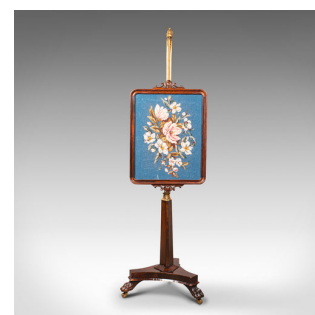

Antique Fireside Pole Screen, English, Rosewood, Needlepoint, William IV, C.1830

DESCRIPTION

Our Stock # 18.7722

This is an antique fireside pole screen. An English, Rosewood and ormolu adjustable fire screen with needlepoint panel, dating to the William IV period, circa 1830.

- Attractive adjustable fireside pole screen
- Displays a desirable aged patina and in good order
- Select Rosewood beams with beautiful russet hues
- Quality needlepoint tapestry with rich colour palette behind glass panel
- Long gilt riser topped with an ormolu baluster finial
- Screen framed within narrow bezel with gently arched corners
- Eye-catching tapestry displays a bouquet of flowers with fine detail
- Screen height adjusts through 72cm (28.25")
- Tapering support base meets the triform stand with tapered edge moulding
- Stands upon excellent hairy paw feet and rides smoothly upon brass castors

Search [London Fine for #18.7722](#) , or scan the QR code for more photos and details

DIMENSIONS

- Max Width: 46cm (18")
- Max Depth: 41.5cm (16.25")
- Max Height: 145cm (57")
- Screen Width: 40.5cm (16")
- Screen Height: 60cm (23.5")
- Adjustment Range: 72cm (28.25")