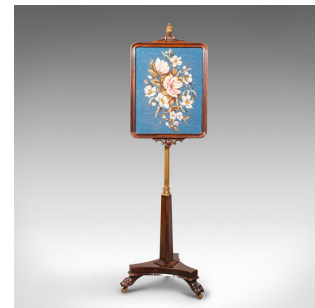

Antique Fireside Pole Screen, English, Rosewood, Needlepoint, William IV, C.1830

DESCRIPTION

Our Stock # 18.7722

This is an antique fireside pole screen. An English, Rosewood and ormolu adjustable fire screen with needlepoint panel, dating to the William IV period, circa 1830.

- Attractive adjustable fireside pole screen
- Displays a desirable aged patina and in good order
- Select Rosewood beams with beautiful russet hues
- Quality needlepoint tapestry with rich colour palette behind glass panel
- Long gilt riser topped with an ormolu baluster finial
- Screen framed within narrow bezel with gently arched corners
- Eye-catching tapestry displays a bouquet of flowers with fine detail
- Screen height adjusts through 72cm (28.25")
- Tapering support base meets the triform stand with tapered edge moulding
- Stands upon excellent hairy paw feet and rides smoothly upon brass castors

Search [London Fine for #18.7722](#) , or scan the QR code for more photos and details

DIMENSIONS

- Max Width: 46cm (18")
- Max Depth: 41.5cm (16.25")
- Max Height: 145cm (57")
- Screen Width: 40.5cm (16")
- Screen Height: 60cm (23.5")
- Adjustment Range: 72cm (28.25")