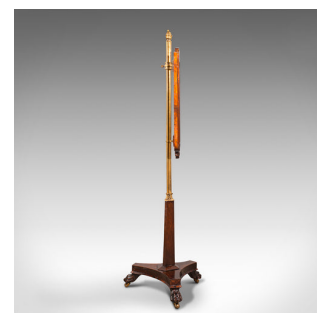

Antique Fireside Pole Screen, English, Rosewood, Needlepoint, William IV, C.1830

DESCRIPTION

Our Stock # 18.7722

This is an antique fireside pole screen. An English, Rosewood and ormolu adjustable fire screen with needlepoint panel, dating to the William IV period, circa 1830.

- Attractive adjustable fireside pole screen
- Displays a desirable aged patina and in good order
- Select Rosewood beams with beautiful russet hues
- Quality needlepoint tapestry with rich colour palette behind glass panel
- Long gilt riser topped with an ormolu baluster finial
- Screen framed within narrow bezel with gently arched corners
- Eye-catching tapestry displays a bouquet of flowers with fine detail
- Screen height adjusts through 72cm (28.25")
- Tapering support base meets the triform stand with tapered edge moulding
- Stands upon excellent hairy paw feet and rides smoothly upon brass castors

Search [London Fine for #18.7722](#) , or scan the QR code for more photos and details

DIMENSIONS

- Max Width: 46cm (18")
- Max Depth: 41.5cm (16.25")
- Max Height: 145cm (57")
- Screen Width: 40.5cm (16")
- Screen Height: 60cm (23.5")
- Adjustment Range: 72cm (28.25")