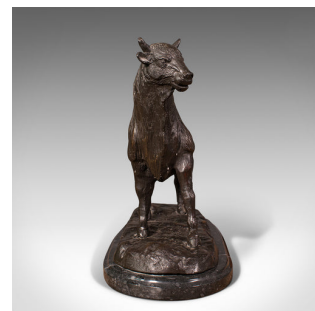

Vintage Decorative Bull Statue, Bronze, Marble, Ornament, After Barye, C.1960

DESCRIPTION

Our Stock # 18.7758

This is a vintage decorative bull statue. A Continental, bronze and marble desk ornament in the manner of A.L. Barye, dating to the mid 20th century, circa 1960.

- Fascinating study of an adolescent bull with great character
- Displays a desirable aged patina throughout
- Quality bronze shows dark tones and fine detail
- Anatomically correct, with well presented face and muscular haunches
- Stands upon a black marble base, dressed with green baize to reverse
- Engraved to base after Antoine-Loius Barye (1795 - 1875)

This is a charming vintage decorative bull statue, presenting a cheerful study of a young animal. Ideally suited to a desktop or display case. Delivered polished and ready to enjoy.

Search [London Fine for #18.7758](#) , or scan the QR code for more photos and details