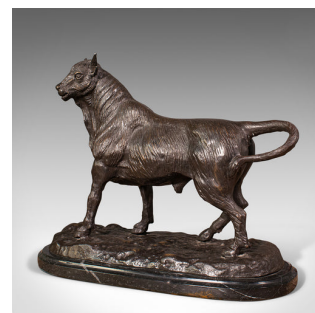

Vintage Decorative Bull Statue, Bronze, Marble, Ornament, After Barye, C.1960

DESCRIPTION

Our Stock # 18.7758

This is a vintage decorative bull statue. A Continental, bronze and marble desk ornament in the manner of A.L. Barye, dating to the mid 20th century, circa 1960.

- Fascinating study of an adolescent bull with great character
- Displays a desirable aged patina throughout
- Quality bronze shows dark tones and fine detail
- Anatomically correct, with well presented face and muscular haunches
- Stands upon a black marble base, dressed with green baize to reverse
- Engraved to base after Antoine-Loius Barye (1795 - 1875)

This is a charming vintage decorative bull statue, presenting a cheerful study of a young animal. Ideally suited to a desktop or display case. Delivered polished and ready to enjoy.

Search [London Fine for #18.7758](#) , or scan the QR code for more photos and details