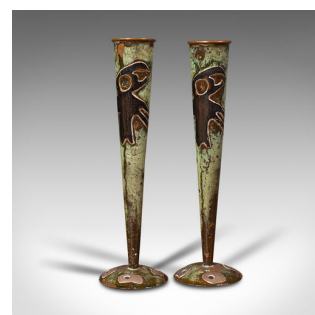

Pair Of Antique Flute Vases, French, Copper, Posy, Art Nouveau Taste, Circa 1920

**DESCRIPTION**

Our Stock # 18.7489

This is an antique pair of flute vases. A French, copper posy vase in Art Nouveau taste, dating to the early 20th century, circa 1920.

- Charming example of the Art Nouveau taste
- Displays a desirable aged patina and in good order
- Patinated copper vase, with raised decoration, shows pleasing tonality and mellow green hues
- Flutes decorated with contrasting abstract motif
- Circular base accentuated with further abstract shapes

This is a charming pair of antique flute vases. Resplendent in mellow hues and Art Nouveau overtones. Delivered polished and ready to display.

Search [London Fine for #18.7489](#) , or scan the QR code for more photos and details

**DIMENSIONS**

- Max Width: 6.5cm (2.5")
- Max Depth: 6.5cm (2.5")
- Max Height: 21.5cm (8.5")
- Opening Diameter: 3.5cm (1.5")