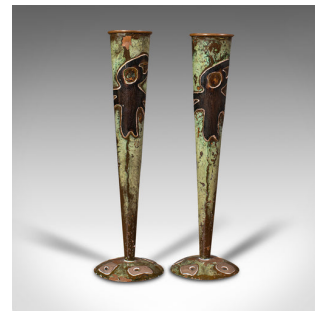

Pair Of Antique Flute Vases, French, Copper, Posy, Art Nouveau Taste, Circa 1920

**DESCRIPTION**

Our Stock # 18.7489

This is an antique pair of flute vases. A French, copper posy vase in Art Nouveau taste, dating to the early 20th century, circa 1920.

- Charming example of the Art Nouveau taste
- Displays a desirable aged patina and in good order
- Patinated copper vase, with raised decoration, shows pleasing tonality and mellow green hues
- Flutes decorated with contrasting abstract motif
- Circular base accentuated with further abstract shapes

This is a charming pair of antique flute vases. Resplendent in mellow hues and Art Nouveau overtones. Delivered polished and ready to display.

Search [London Fine for #18.7489](#) , or scan the QR code for more photos and details

**DIMENSIONS**

- Max Width: 6.5cm (2.5")
- Max Depth: 6.5cm (2.5")
- Max Height: 21.5cm (8.5")
- Opening Diameter: 3.5cm (1.5")