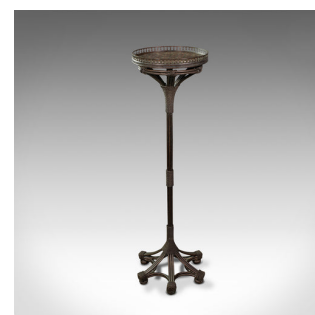

Vintage Decorative Torchere, English, Brass, Planter, Jardiniere, Circa 1960

DESCRIPTION

Our Stock # 18.7765

This is a vintage decorative torchere. An English, patinated brass planter or jardiniere, dating to the mid 20th century, circa 1960.

- Fascinating example of decorative metalwork
- Displays a desirable aged patina and in good order
- Patinated brass shows appealing dark tones
- Distinctive metal weave top encircled by galleried rail
- Three fascinating rope braid collars enhance the support column
- Standing upon six splayed legs, each united with arched rail stretchers
- Repeat of the braided finish to each of the square section feet with squat bun toes

This is a highly distinctive vintage decorative torchere, with eye-catching finish and craftsmanship. Delivered polished and ready to display.

Search [London Fine for #18.7765](#), or scan the QR code for more photos and details

DIMENSIONS

Max Width: 34.5cm (13.5")
 Max Depth: 37.5cm (14.75")
 Max Height: 103cm (40.5")
 Top Diameter: 32cm (12.5")

LIST PRICE

£1,850.00