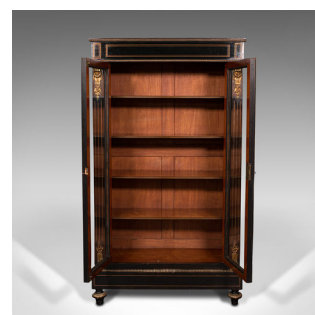

Tall Antique Vitrine Cabinet, English, Display Case, Bookcase, Regency, C.1830

DESCRIPTION

Our Stock # 18.7773

This is a tall antique vitrine cabinet. An English, ebonised mahogany display case or glazed bookcase, dating to the Regency period, circa 1830.

- Beautifully appointed cabinet of superb craftsmanship
- Displays a desirable aged patina and in good order
- Ebonised mahogany stocks with deep black tonality
- Accentuated with contrasting gilt detailing throughout
- Glazed doors provide a clear, bright view of the four shelf interior
 - Dressed with gilt escutcheons, the right hand door offers an inset working lock – key present
- Ormolu beaded trim adds further interest to the cabinet door edge
- Each shelf can be arranged at adjustable heights as required
- Unmarked as such, the quality craftsmanship a match for Gillow & Co
- Striking gilt corbel frame the cabinet with pinstripe decor running vertically between
 - Ormolu trim with chased broad leaf pattern to the edge of the upper and lower aprons

DIMENSIONS

- Max Width: 88.5cm (34.75")
- Max Depth: 35.5cm (14")
- Max Height: 156cm (61.5")
- Shelf Width: 83cm (32.75")
- Shelf Depth: 23cm (9")

Search [London Fine for #18.7773](#) , or scan the QR code for more photos and details