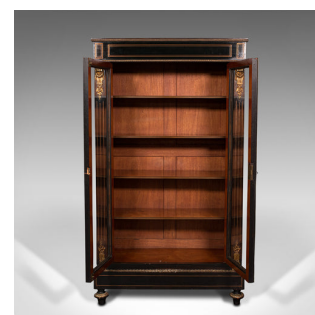

Tall Antique Vitrine Cabinet, English, Display Case, Bookcase, Regency, C.1830

DESCRIPTION

Our Stock # 18.7773

This is a tall antique vitrine cabinet. An English, ebonised mahogany display case or glazed bookcase, dating to the Regency period, circa 1830.

- Beautifully appointed cabinet of superb craftsmanship
- Displays a desirable aged patina and in good order
- Ebonised mahogany stocks with deep black tonality
- Accentuated with contrasting gilt detailing throughout
- Glazed doors provide a clear, bright view of the four shelf interior
- Dressed with gilt escutcheons, the right hand door offers an inset working lock – key present
- Ormolu beaded trim adds further interest to the cabinet door edge
- Each shelf can be arranged at adjustable heights as required
- Unmarked as such, the quality craftsmanship a match for Gillow & Co
- Striking gilt corbel frame the cabinet with pinstripe decor running vertically between
- Ormolu trim with chased broad leaf pattern to the edge of the upper and lower aprons

Search [London Fine for #18.7773](#) , or scan the QR code for more photos and details

DIMENSIONS

Max Width: 88.5cm (34.75")

Max Depth: 35.5cm (14")

Max Height: 156cm (61.5")

Shelf Width: 83cm (32.75")

Shelf Depth: 23cm (9")