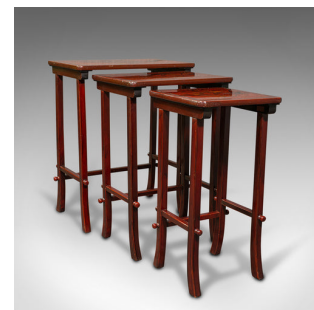

Antique Nest of 3 Occasional Side Tables, Oriental, Japanned, Victorian, C.1900

DESCRIPTION

Our Stock # 18.7761

This is an antique nest of three occasional side tables. An Oriental, Chinese Elm trio in Japanned taste, dating to the late Victorian period, circa 1900.

- Charming example of the Victorian Oriental taste
- Displaying a desirable aged patina throughout - light sun fade present to top table
- Chinese elm presented with a Japanned lacquer finish
- Hand decorated with fine gilt paint detailing throughout
- Each top depicts traditional Oriental scenes inhabited by birds of paradise
- Mother of pearl inlay shimmers in the catch-light
- The trio nest in a smooth stacking manner
- Raised upon splayed legs with stretcher rails to the side and rear

This is an appealing antique nest of three occasional side tables. Bold in their Japanned taste, each table presents well when stacked or individually. Solid joints and construction. Delivered waxed, polished and ready for use.

Search [London Fine for #18.7761](#) , or scan the QR code for more photos and details

DIMENSIONS

Upper Table Width: 49.5cm (19.5")
 Upper Table Depth: 33.5cm (13.25")
 Upper Table Height: 63.5cm (25")
 Middle Table Width: 39.5cm (15.5")
 Middle Table Depth: 31.5cm (12.5")
 Middle Table Height: 60.5cm (23.75")
 Lower Table Width: 29.5cm (11.5")
 Lower Table Depth: 28.5cm (11.25")
 Lower Table Height: 57.5cm (22.75")