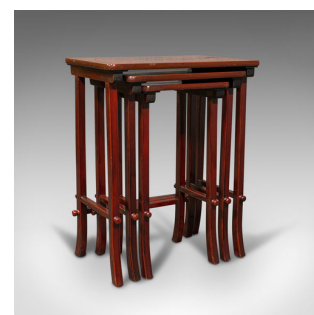

Antique Nest of 3 Occasional Side Tables, Oriental, Japanned, Victorian, C.1900

DESCRIPTION

Our Stock # 18.7761

This is an antique nest of three occasional side tables. An Oriental, Chinese Elm trio in Japanned taste, dating to the late Victorian period, circa 1900.

- Charming example of the Victorian Oriental taste
- Displaying a desirable aged patina throughout - light sun fade present to top table
- Chinese elm presented with a Japanned lacquer finish
- Hand decorated with fine gilt paint detailing throughout
- Each top depicts traditional Oriental scenes inhabited by birds of paradise
- Mother of pearl inlay shimmers in the catch-light
- The trio nest in a smooth stacking manner
- Raised upon splayed legs with stretcher rails to the side and rear

This is an appealing antique nest of three occasional side tables. Bold in their Japanned taste, each table presents well when stacked or individually. Solid joints and construction. Delivered waxed, polished and ready for use.

Search [London Fine for #18.7761](#) , or scan the QR code for more photos and details

DIMENSIONS

Upper Table Width: 49.5cm (19.5")
 Upper Table Depth: 33.5cm (13.25")
 Upper Table Height: 63.5cm (25")
 Middle Table Width: 39.5cm (15.5")
 Middle Table Depth: 31.5cm (12.5")
 Middle Table Height: 60.5cm (23.75")
 Lower Table Width: 29.5cm (11.5")
 Lower Table Depth: 28.5cm (11.25")
 Lower Table Height: 57.5cm (22.75")