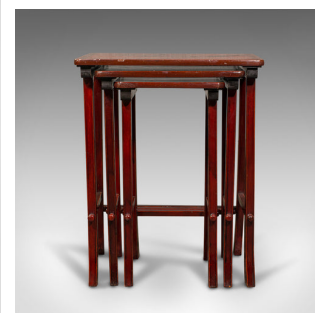

Antique Nest of 3 Occasional Side Tables, Oriental, Japanned, Victorian, C.1900

DESCRIPTION

Our Stock # 18.7761

This is an antique nest of three occasional side tables. An Oriental, Chinese Elm trio in Japanned taste, dating to the late Victorian period, circa 1900.

- Charming example of the Victorian Oriental taste
- Displaying a desirable aged patina throughout - light sun fade present to top table
- Chinese elm presented with a Japanned lacquer finish
- Hand decorated with fine gilt paint detailing throughout
- Each top depicts traditional Oriental scenes inhabited by birds of paradise
- Mother of pearl inlay shimmers in the catch-light
- The trio nest in a smooth stacking manner
- Raised upon splayed legs with stretcher rails to the side and rear

This is an appealing antique nest of three occasional side tables. Bold in their Japanned taste, each table presents well when stacked or individually. Solid joints and construction. Delivered waxed, polished and ready for use.

Search [London Fine for #18.7761](#) , or scan the QR code for more photos and details

DIMENSIONS

Upper Table Width: 49.5cm (19.5")
 Upper Table Depth: 33.5cm (13.25")
 Upper Table Height: 63.5cm (25")
 Middle Table Width: 39.5cm (15.5")
 Middle Table Depth: 31.5cm (12.5")
 Middle Table Height: 60.5cm (23.75")
 Lower Table Width: 29.5cm (11.5")
 Lower Table Depth: 28.5cm (11.25")
 Lower Table Height: 57.5cm (22.75")