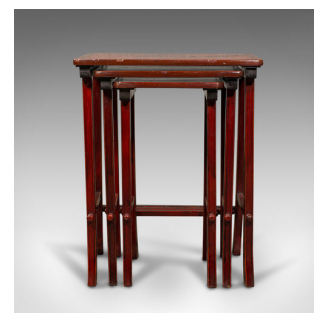

Antique Nest of 3 Occasional Side Tables, Oriental, Japanned, Victorian, C.1900

DESCRIPTION

Our Stock # 18.7761

This is an antique nest of three occasional side tables. An Oriental, Chinese Elm trio in Japanned taste, dating to the late Victorian period, circa 1900.

- Charming example of the Victorian Oriental taste
- Displaying a desirable aged patina throughout - light sun fade present to top table
- Chinese elm presented with a Japanned lacquer finish
- Hand decorated with fine gilt paint detailing throughout
- Each top depicts traditional Oriental scenes inhabited by birds of paradise
- Mother of pearl inlay shimmers in the catch-light
- The trio nest in a smooth stacking manner
- Raised upon splayed legs with stretcher rails to the side and rear

This is an appealing antique nest of three occasional side tables. Bold in their Japanned taste, each table presents well when stacked or individually. Solid joints and construction. Delivered waxed, polished and ready for use.

Search [London Fine for #18.7761](#) , or scan the QR code for more photos and details

DIMENSIONS

Upper Table Width: 49.5cm (19.5")
 Upper Table Depth: 33.5cm (13.25")
 Upper Table Height: 63.5cm (25")
 Middle Table Width: 39.5cm (15.5")
 Middle Table Depth: 31.5cm (12.5")
 Middle Table Height: 60.5cm (23.75")
 Lower Table Width: 29.5cm (11.5")
 Lower Table Depth: 28.5cm (11.25")
 Lower Table Height: 57.5cm (22.75")