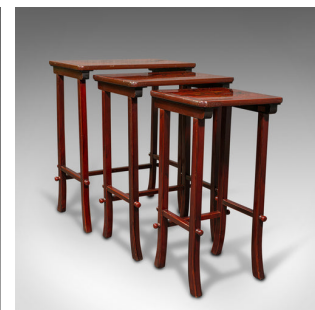

Antique Nest of 3 Occasional Side Tables, Oriental, Japanned, Victorian, C.1900

DESCRIPTION

Our Stock # 18.7761

This is an antique nest of three occasional side tables. An Oriental, Chinese Elm trio in Japanned taste, dating to the late Victorian period, circa 1900.

- Charming example of the Victorian Oriental taste
- Displaying a desirable aged patina throughout - light sun fade present to top table
- Chinese elm presented with a Japanned lacquer finish
- Hand decorated with fine gilt paint detailing throughout
- Each top depicts traditional Oriental scenes inhabited by birds of paradise
- Mother of pearl inlay shimmers in the catch-light
- The trio nest in a smooth stacking manner
- Raised upon splayed legs with stretcher rails to the side and rear

This is an appealing antique nest of three occasional side tables. Bold in their Japanned taste, each table presents well when stacked or individually. Solid joints and construction. Delivered waxed, polished and ready for use.

Search [London Fine for #18.7761](#) , or scan the QR code for more photos and details

DIMENSIONS

Upper Table Width: 49.5cm (19.5")
 Upper Table Depth: 33.5cm (13.25")
 Upper Table Height: 63.5cm (25")
 Middle Table Width: 39.5cm (15.5")
 Middle Table Depth: 31.5cm (12.5")
 Middle Table Height: 60.5cm (23.75")
 Lower Table Width: 29.5cm (11.5")
 Lower Table Depth: 28.5cm (11.25")
 Lower Table Height: 57.5cm (22.75")