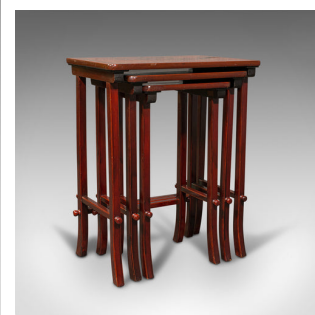

Antique Nest of 3 Occasional Side Tables, Oriental, Japanned, Victorian, C.1900

DESCRIPTION

Our Stock # 18.7761

This is an antique nest of three occasional side tables. An Oriental, Chinese Elm trio in Japanned taste, dating to the late Victorian period, circa 1900.

- Charming example of the Victorian Oriental taste
- Displaying a desirable aged patina throughout - light sun fade present to top table
- Chinese elm presented with a Japanned lacquer finish
- Hand decorated with fine gilt paint detailing throughout
- Each top depicts traditional Oriental scenes inhabited by birds of paradise
- Mother of pearl inlay shimmers in the catch-light
- The trio nest in a smooth stacking manner
- Raised upon splayed legs with stretcher rails to the side and rear

This is an appealing antique nest of three occasional side tables. Bold in their Japanned taste, each table presents well when stacked or individually. Solid joints and construction. Delivered waxed, polished and ready for use.

Search [London Fine for #18.7761](#) , or scan the QR code for more photos and details

DIMENSIONS

Upper Table Width: 49.5cm (19.5")
 Upper Table Depth: 33.5cm (13.25")
 Upper Table Height: 63.5cm (25")
 Middle Table Width: 39.5cm (15.5")
 Middle Table Depth: 31.5cm (12.5")
 Middle Table Height: 60.5cm (23.75")
 Lower Table Width: 29.5cm (11.5")
 Lower Table Depth: 28.5cm (11.25")
 Lower Table Height: 57.5cm (22.75")