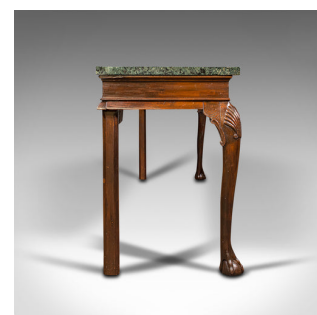

## Large Antique Console Table, French, Pine, Marble, Serving, Victorian, C.1900

## DESCRIPTION

Our Stock # 18.7778

This is a large antique console table. A French, pine and marble serving table, dating to the Victorian period and later, circa 1900.

- Impressively heavy table with refined carved detail
- Displays a desirable aged patina throughout
- Dark stained pine presents deep chestnut hues
- Belgian marble plinth top shows mottled green hues
- The thick, 3cm (1.25") top offers a cool, tactile feel to the hand
- Decorated along the front apron with a pronounced central shell carving
- Shell carved knees decorate the pair of cabriole legs to the front
- Pair of square section legs to the rear sit neatly beneath the whole

This is a supremely heavy antique console table, with great colour and pleasing marble top. Ideal for placement along the edge of the room, the 360-degree finish lends the table to central room placement if required. Solid joints and construction. Delivered waxed, polished and ready for the home.

## DIMENSIONS

Max Width: 229.5cm (90.25")

Max Depth: 51cm (20")

Max Height: 75.5cm (29.75")

Top Width: 224.5cm (88.5")

Kneehole Height: 60.5cm (23.75")