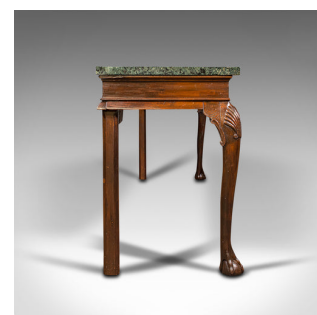

Large Antique Console Table, French, Pine, Marble, Serving, Victorian, C.1900

**DESCRIPTION**

Our Stock # 18.7778

This is a large antique console table. A French, pine and marble serving table, dating to the Victorian period and later, circa 1900.

- Impressively heavy table with refined carved detail
- Displays a desirable aged patina throughout
- Dark stained pine presents deep chestnut hues
- Belgian marble plinth top shows mottled green hues
- The thick, 3cm (1.25") top offers a cool, tactile feel to the hand
- Decorated along the front apron with a pronounced central shell carving
- Shell carved knees decorate the pair of cabriole legs to the front
- Pair of square section legs to the rear sit neatly beneath the whole

This is a supremely heavy antique console table, with great colour and pleasing marble top. Ideal for placement along the edge of the room, the 360-degree finish lends the table to central room placement if required. Solid joints and construction. Delivered waxed, polished and ready for the home.

Search [London Fine for #18.7778](#), or scan the QR code for more photos and details

DIMENSIONS

Max Width: 229.5cm (90.25")

Max Depth: 51cm (20")

Max Height: 75.5cm (29.75")

Top Width: 224.5cm (88.5")

Kneehole Height: 60.5cm (23.75")