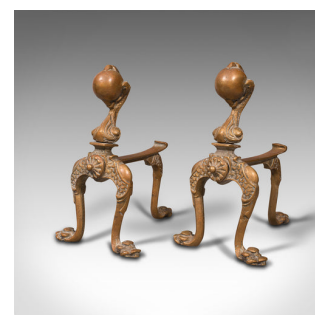

Pair, Antique Decorative Fireside Tool Rests, French, Brass, Andiron, Victorian

**DESCRIPTION**

Our Stock # 18.7770

This is a pair of antique decorative fireside tool rests. A French, brass andiron or fire dog, dating to the Victorian period, circa 1880.

- Striking decorative appeal and great colour
- Displaying a desirable aged patina
- Lightly weathered brass presents a rich golden palette
- Distinctive eagle ball and claw finials stand to the fore
- Decorated cabriole legs at the front with cabochon knees
- Slender rear arm rest runs to the rear, ideal for resting fireside tools

This is a fascinating pair of antique decorative fireside tool rests, with memorable eagle motif and delightful colour to grace any fireplace. Delivered polished and ready for the home.

Search [London Fine for #18.7770](#) , or scan the QR code for more photos and details

**DIMENSIONS**

Max Width: 14.5cm (5.75")

Max Depth: 20cm (7.75")

Max Height: 24.5cm (9.75")

Weight: 1.92kg (4.23 lb) Each

**LIST PRICE**

£595.00