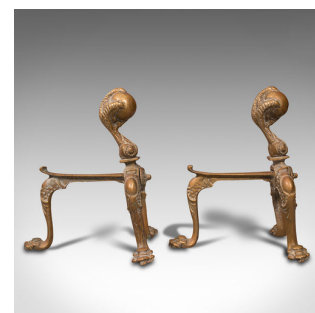

Pair, Antique Decorative Fireside Tool Rests, French, Brass, Andiron, Victorian

**DESCRIPTION**

Our Stock # 18.7770

This is a pair of antique decorative fireside tool rests. A French, brass andiron or fire dog, dating to the Victorian period, circa 1880.

- Striking decorative appeal and great colour
- Displaying a desirable aged patina
- Lightly weathered brass presents a rich golden palette
- Distinctive eagle ball and claw finials stand to the fore
- Decorated cabriole legs at the front with cabochon knees
- Slender rear arm rest runs to the rear, ideal for resting fireside tools

This is a fascinating pair of antique decorative fireside tool rests, with memorable eagle motif and delightful colour to grace any fireplace. Delivered polished and ready for the home.

Search [London Fine for #18.7770](#) , or scan the QR code for more photos and details

**DIMENSIONS**

Max Width: 14.5cm (5.75")

Max Depth: 20cm (7.75")

Max Height: 24.5cm (9.75")

Weight: 1.92kg (4.23 lb) Each

**LIST PRICE**

£595.00