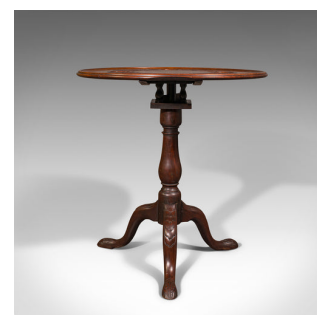

Antique Occasional Table, English, Walnut, Tilt Top, James Shoolbred, Victorian

**DESCRIPTION**

Our Stock # 18.7635

This is an antique occasional table. An English, walnut tilt-top table on birdcage mount by James Shoolbred, dating to the Victorian period, circa 1880.

- Delightful side table with attractive carved top
- Displays a desirable aged patina and in good order
- Select walnut shows fine grain interest and rich caramel hues
- Presented beneath a quality wax polish finish
- Carved centrepiece to table with four medallions united by concentric rings
- Continuous tiered edge with shallow lip to table surface
- Tilt top rotates smoothly for occasional use, secured by circular sliding clasp to rear
- Articulated upon a rotating tilt support with birdcage mount
- Turned baluster riser stands about a trio of broad cabriole legs
- Carved knees arch gracefully over prominent, decorated toes
- Maker's mark concealed beneath the birdcage mount, visible when tilted

Search [London Fine for #18.7635](#) , or scan the QR code for more photos and details

**DIMENSIONS**

- Max Width: 65cm (25.5")
- Max Depth: 65cm (25.5")
- Max Height: 68.5cm (27")
- Tilted Width: 65cm (25.5")
- Tilted Depth: 45cm (17.75")
- Tilted Height: 105.5cm (41.5")