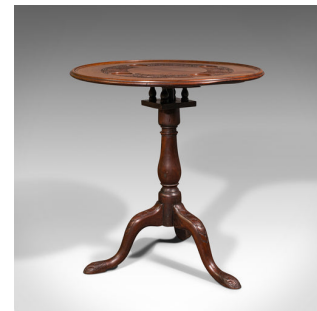

Antique Occasional Table, English, Walnut, Tilt Top, James Shoolbred, Victorian

**DESCRIPTION**

Our Stock # 18.7635

This is an antique occasional table. An English, walnut tilt-top table on birdcage mount by James Shoolbred, dating to the Victorian period, circa 1880.

- Delightful side table with attractive carved top
- Displays a desirable aged patina and in good order
- Select walnut shows fine grain interest and rich caramel hues
- Presented beneath a quality wax polish finish
- Carved centrepiece to table with four medallions united by concentric rings
- Continuous tiered edge with shallow lip to table surface
- Tilt top rotates smoothly for occasional use, secured by circular sliding clasp to rear
- Articulated upon a rotating tilt support with birdcage mount
- Turned baluster riser stands about a trio of broad cabriole legs
- Carved knees arch gracefully over prominent, decorated toes
- Maker's mark concealed beneath the birdcage mount, visible when tilted

Search [London Fine for #18.7635](#) , or scan the QR code for more photos and details

**DIMENSIONS**

- Max Width: 65cm (25.5")
- Max Depth: 65cm (25.5")
- Max Height: 68.5cm (27")
- Tilted Width: 65cm (25.5")
- Tilted Depth: 45cm (17.75")
- Tilted Height: 105.5cm (41.5")