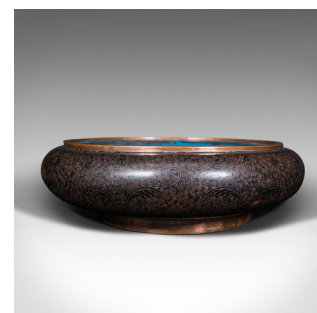

Large Antique Cloisonne Bowl, Chinese, Ceramic, Fishbowl, Serving Dish, C.1900

DESCRIPTION

Our Stock # 18.7749

This is a large antique cloisonne bowl. A Chinese, ceramic fishbowl or serving dish, dating to the late Victorian period, circa 1900.

- Striking example of cloisonne with vibrant colour palette
- Displays a desirable aged patina throughout
- Attractive ceramic form with gently chamfered and rolled edges
- Ornate cloisonne cloud forms and motif accentuated in gold against a black ground
- Wide opening presents a bright blue interior with further cloud form pattern
- Decorated with charming Oriental fish, arranged as eight smaller fish around a larger central example
 - Gilt finished, the rolled rim adds visual contrast to the whole
 - Light blue base an oasis of colour against the black body

This is a superb antique cloisonne bowl, graced with the hallmarks of the taste and rich in colour. Delivered polished and ready to display.

Search [London Fine for #18.7749](#) , or scan the QR code for more photos and details

DIMENSIONS

- Max Width: 29.5cm (11.5")
- Max Depth: 29.5cm (11.5")
- Max Height: 8.5cm (3.25")
- Opening Diameter: 23cm (9")