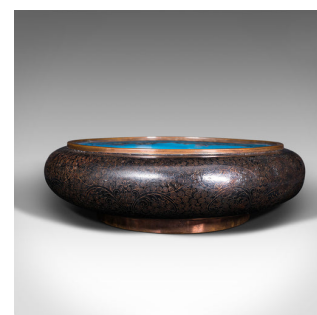

Large Antique Cloisonne Bowl, Chinese, Ceramic, Fishbowl, Serving Dish, C.1900

DESCRIPTION

Our Stock # 18.7749

This is a large antique cloisonne bowl. A Chinese, ceramic fishbowl or serving dish, dating to the late Victorian period, circa 1900.

- Striking example of cloisonne with vibrant colour palette
- Displays a desirable aged patina throughout
- Attractive ceramic form with gently chamfered and rolled edges
- Ornate cloisonne cloud forms and motif accentuated in gold against a black ground
- Wide opening presents a bright blue interior with further cloud form pattern
- Decorated with charming Oriental fish, arranged as eight smaller fish around a larger central example
 - Gilt finished, the rolled rim adds visual contrast to the whole
 - Light blue base an oasis of colour against the black body

This is a superb antique cloisonne bowl, graced with the hallmarks of the taste and rich in colour. Delivered polished and ready to display.

Search [London Fine for #18.7749](#) , or scan the QR code for more photos and details

DIMENSIONS

- Max Width: 29.5cm (11.5")
- Max Depth: 29.5cm (11.5")
- Max Height: 8.5cm (3.25")
- Opening Diameter: 23cm (9")