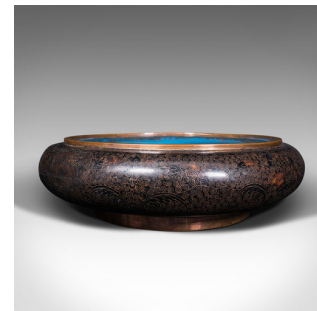

Large Antique Cloisonne Bowl, Chinese, Ceramic, Fishbowl, Serving Dish, C.1900

DESCRIPTION

Our Stock # 18.7749

This is a large antique cloisonne bowl. A Chinese, ceramic fishbowl or serving dish, dating to the late Victorian period, circa 1900.

- Striking example of cloisonne with vibrant colour palette
- Displays a desirable aged patina throughout
- Attractive ceramic form with gently chamfered and rolled edges
- Ornate cloisonne cloud forms and motif accentuated in gold against a black ground
- Wide opening presents a bright blue interior with further cloud form pattern
- Decorated with charming Oriental fish, arranged as eight smaller fish around a larger central example
 - Gilt finished, the rolled rim adds visual contrast to the whole
 - Light blue base an oasis of colour against the black body

This is a superb antique cloisonne bowl, graced with the hallmarks of the taste and rich in colour. Delivered polished and ready to display.

Search [London Fine for #18.7749](#) , or scan the QR code for more photos and details

DIMENSIONS

- Max Width: 29.5cm (11.5")
- Max Depth: 29.5cm (11.5")
- Max Height: 8.5cm (3.25")
- Opening Diameter: 23cm (9")