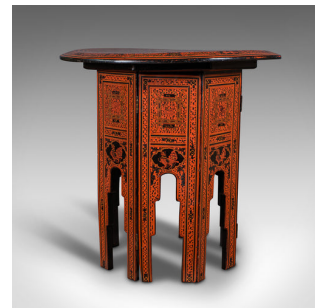

Antique Occasional Table, Oriental, Coffee, Lamp, Stand, Victorian, Circa 1850

DESCRIPTION

Our Stock # 18.7657

This is an antique occasional table. An Oriental, Chinese elm coffee or lamp stand in strong Moorish taste, dating to the early Victorian period, circa 1850.

- Ornate folding table with superb colour and detail
- Displays a desirable aged patina throughout
- Burnt red hues to the lacquered Chinese elm table top and legs
- Two piece, folding design well suited to occasional use
- Circular table top with bevelled edge and decorated with panels of animal icons
- Central medallion resplendent with a grand rooster motif
- Similar decoration is found upon each panel of the folding stand
- Standing upon folding legs fascinatingly carved into the shape of minarets

This is a captivating antique occasional table, eye-catching in its decorative Moorish taste. Solid joints and construction, delivered waxed, polished and ready for the home.

Search [London Fine for #18.7657](#) , or scan the QR code for more photos and details

DIMENSIONS

Max Width: 46cm (18")
Max Depth: 46cm (18")
Max Height: 46cm (18")