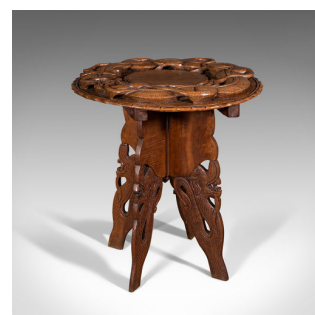

Vintage Carved Occasional Table, Chinese, Elm, Side, Lamp, Art Deco, Circa 1940

DESCRIPTION

Our Stock # 18.7817

This is a vintage carved occasional table. A Chinese, elm fold away side or lamp table in Art Deco taste, dating to the mid 20th century, circa 1940.

- Superb carvings abound to this delightful small table
- Displays a desirable aged patina and in good order
- Chinese elm shows fine grain interest and mellow caramel hues
- Two piece design folding away easily, ideal for occasional use
- Deeply carved relief dragon encircles the prominent top
- Intricate scale details a testament to the craftsmanship
- Bamboo effect carved table edge a further distinctive touch
- Four folding legs cheerfully decorated with pierced dragon motif legs

This is a striking vintage carved occasional table, with strong Oriental Art Deco taste and appealing dragon carvings. Delivered waxed, polished and ready to enjoy.

Search [London Fine for #18.7817](#) , or scan the QR code for more photos and details

DIMENSIONS

Max Width: 38.5cm (15.25")

Max Depth: 38.5cm (15.25")

Max Height: 41.5cm (16.25")

LIST PRICE

£595.00