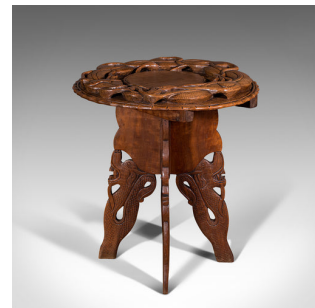

Vintage Carved Occasional Table, Chinese, Elm, Side, Lamp, Art Deco, Circa 1940

DESCRIPTION

Our Stock # 18.7817

This is a vintage carved occasional table. A Chinese, elm fold away side or lamp table in Art Deco taste, dating to the mid 20th century, circa 1940.

- Superb carvings abound to this delightful small table
- Displays a desirable aged patina and in good order
- Chinese elm shows fine grain interest and mellow caramel hues
- Two piece design folding away easily, ideal for occasional use
- Deeply carved relief dragon encircles the prominent top
- Intricate scale details a testament to the craftsmanship
- Bamboo effect carved table edge a further distinctive touch
- Four folding legs cheerfully decorated with pierced dragon motif legs

This is a striking vintage carved occasional table, with strong Oriental Art Deco taste and appealing dragon carvings. Delivered waxed, polished and ready to enjoy.

Search [London Fine for #18.7817](#) , or scan the QR code for more photos and details

DIMENSIONS

Max Width: 38.5cm (15.25")

Max Depth: 38.5cm (15.25")

Max Height: 41.5cm (16.25")

LIST PRICE

£595.00