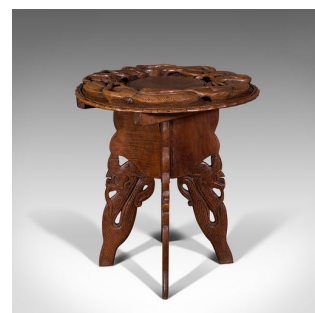

Vintage Carved Occasional Table, Chinese, Elm, Side, Lamp, Art Deco, Circa 1940

DESCRIPTION

Our Stock # 18.7817

This is a vintage carved occasional table. A Chinese, elm fold away side or lamp table in Art Deco taste, dating to the mid 20th century, circa 1940.

- Superb carvings abound to this delightful small table
- Displays a desirable aged patina and in good order
- Chinese elm shows fine grain interest and mellow caramel hues
- Two piece design folding away easily, ideal for occasional use
- Deeply carved relief dragon encircles the prominent top
- Intricate scale details a testament to the craftsmanship
- Bamboo effect carved table edge a further distinctive touch
- Four folding legs cheerfully decorated with pierced dragon motif legs

This is a striking vintage carved occasional table, with strong Oriental Art Deco taste and appealing dragon carvings. Delivered waxed, polished and ready to enjoy.

Search [London Fine for #18.7817](#) , or scan the QR code for more photos and details

DIMENSIONS

Max Width: 38.5cm (15.25")

Max Depth: 38.5cm (15.25")

Max Height: 41.5cm (16.25")

LIST PRICE

£595.00