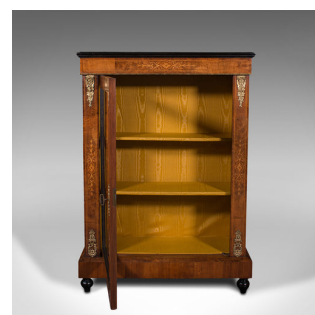

Antique Pier Cabinet, English, Walnut, Inlay, Display Cupboard, Victorian, 1870

DESCRIPTION

Our Stock # 18.7813

This is an antique pier cabinet. An English, walnut and boxwood inlaid display cupboard, dating to the Victorian period, circa 1870.

- Delightful cabinet, presenting beautifully with fine colour
- Displaying a desirable aged patina throughout
- Select walnut shows fine grain interest and rich caramel hues
- Lighter boxwood stringing contrasts perfectly
- Wide top with ebonised edges stands above the whole
- Front fascia accentuated with superb scrolled foliate marquetry
 - Bright glazed door dressed with ormolu lock escutcheon – in working order, key present
- The interior upholstered with a striking saffron yellow silk cotton fabric
- Arranged usefully as a pair of graduated shelves
- Adorned with ormolu mounts to each corner, framing the cabinet door
- Standing upon four ebonised bun feet beneath a plinth foot

Search [London Fine for #18.7813](#) , or scan the QR code for more photos and details

DIMENSIONS

- Max Width: 75cm (29.5")
- Max Depth: 32cm (12.5")
- Max Height: 106.5cm (42")
- Shelf Width: 67cm (26.5")
- Shelf Depth: 18cm (7")
- Shelf Heights: 35.5cm (14") 22cm (8.75") 27cm (10.75")