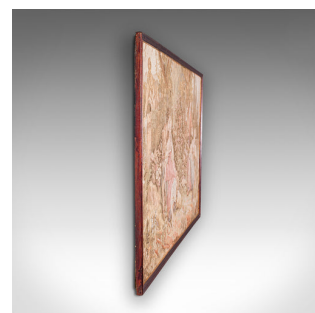

Antique Tapestry Panel, French, Framed, Needlepoint, Decorative, Edwardian, 1910

DESCRIPTION

Our Stock # 18.7783

This is an antique tapestry panel. A French, framed needlepoint decorative scene, dating to the Edwardian period, circa 1910.

- Presented in panoramic ratio with pleasing detail and colour
- Displays a desirable aged patina and in good order
- Quality needlepoint tapestry with highly detailed finish
- Mounted within a quality frame, ready to hang
- Classical French courting scene with two 18th century couples in a forest opening
- Idyllic European countryside provides a wonderful background

This is a charming antique tapestry panel, with a detailed, inviting classical European scene. Delivered ready to display.

Search [London Fine for #18.7783](#), or scan the QR code for more photos and details

DIMENSIONS

Max Width: 100cm (39.25")

Max Depth: 2.5cm (1")

Max Height: 51cm (20")