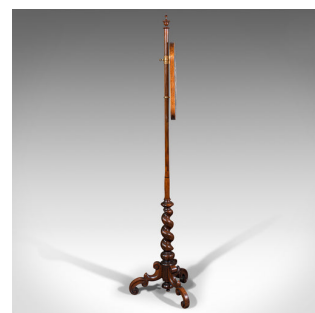

Antique Pole Screen, English, Needlepoint, Fire Shield, Tapestry, Regency, 1820

DESCRIPTION

Our Stock # 18.7799

This is an antique pole screen. An English, rosewood adjustable needlepoint tapestry fire shield, dating to the Regency period, circa 1820.

- Superb elegance and exuding quality
- Displays a desirable aged patina and in good order
- Select stocks show fine grain interest and rich russet hues
- Delightful foliate needlepoint tapestry a treat
- Shield shaped screen adjusts through 76cm (30")
- Rises upon a slender pole topped with turned finial
- Distinguished by a striking barley twist carved support
- Raised upon a triform of double scroll toes with drop pendant finial to centre

This is a fascinating antique pole screen, offering generous adjustment ideal for any fireside. Solid joints and construction, delivered waxed, polished and ready for the home.

Search [London Fine for #18.7799](#) , or scan the QR code for more photos and details

DIMENSIONS

Max Width: 38.5cm (15.25")
 Max Depth: 34cm (13.5")
 Max Height: 150.5cm (59.25")
 Adjustment Range: 76cm (30")

LIST PRICE

£845.00