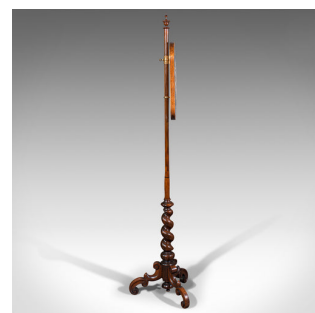

Antique Pole Screen, English, Needlepoint, Fire Shield, Tapestry, Regency,  
1820

**DESCRIPTION**

Our Stock # 18.7799

This is an antique pole screen. An English, rosewood adjustable needlepoint tapestry fire shield, dating to the Regency period, circa 1820.

- Superb elegance and exuding quality
- Displays a desirable aged patina and in good order
- Select stocks show fine grain interest and rich russet hues
- Delightful foliate needlepoint tapestry a treat
- Shield shaped screen adjusts through 76cm (30")
- Rises upon a slender pole topped with turned finial
- Distinguished by a striking barley twist carved support
- Raised upon a triform of double scroll toes with drop pendant finial to centre

This is a fascinating antique pole screen, offering generous adjustment ideal for any fireside. Solid joints and construction, delivered waxed, polished and ready for the home.

Search [London Fine for #18.7799](#) , or scan the QR code for more photos and details

**DIMENSIONS**

Max Width: 38.5cm (15.25")  
 Max Depth: 34cm (13.5")  
 Max Height: 150.5cm (59.25")  
 Adjustment Range: 76cm (30")