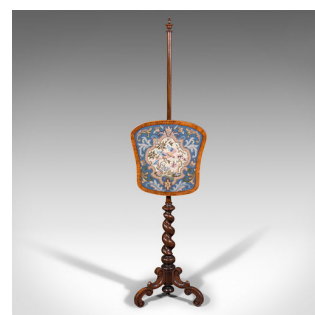

Antique Pole Screen, English, Needlepoint, Fire Shield, Tapestry, Regency, 1820

DESCRIPTION

Our Stock # 18.7799

This is an antique pole screen. An English, rosewood adjustable needlepoint tapestry fire shield, dating to the Regency period, circa 1820.

- Superb elegance and exuding quality
- Displays a desirable aged patina and in good order
- Select stocks show fine grain interest and rich russet hues
- Delightful foliate needlepoint tapestry a treat
- Shield shaped screen adjusts through 76cm (30")
- Rises upon a slender pole topped with turned finial
- Distinguished by a striking barley twist carved support
- Raised upon a triform of double scroll toes with drop pendant finial to centre

This is a fascinating antique pole screen, offering generous adjustment ideal for any fireside. Solid joints and construction, delivered waxed, polished and ready for the home.

Search [London Fine for #18.7799](#) , or scan the QR code for more photos and details

DIMENSIONS

Max Width: 38.5cm (15.25")
 Max Depth: 34cm (13.5")
 Max Height: 150.5cm (59.25")
 Adjustment Range: 76cm (30")

LIST PRICE

£845.00