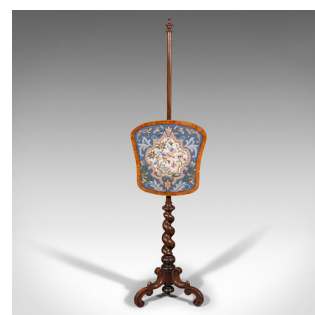

Antique Pole Screen, English, Needlepoint, Fire Shield, Tapestry, Regency,  
1820

**DESCRIPTION**

Our Stock # 18.7799

This is an antique pole screen. An English, rosewood adjustable needlepoint tapestry fire shield, dating to the Regency period, circa 1820.

- Superb elegance and exuding quality
- Displays a desirable aged patina and in good order
- Select stocks show fine grain interest and rich russet hues
- Delightful foliate needlepoint tapestry a treat
- Shield shaped screen adjusts through 76cm (30")
- Rises upon a slender pole topped with turned finial
- Distinguished by a striking barley twist carved support
- Raised upon a triform of double scroll toes with drop pendant finial to centre

This is a fascinating antique pole screen, offering generous adjustment ideal for any fireside. Solid joints and construction, delivered waxed, polished and ready for the home.

Search [London Fine for #18.7799](#) , or scan the QR code for more photos and details

**DIMENSIONS**

Max Width: 38.5cm (15.25")  
 Max Depth: 34cm (13.5")  
 Max Height: 150.5cm (59.25")  
 Adjustment Range: 76cm (30")