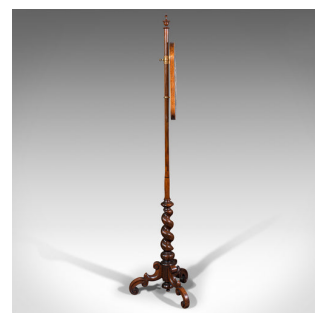

Antique Pole Screen, English, Needlepoint, Fire Shield, Tapestry, Regency, 1820

**DESCRIPTION**

Our Stock # 18.7799

This is an antique pole screen. An English, rosewood adjustable needlepoint tapestry fire shield, dating to the Regency period, circa 1820.

- Superb elegance and exuding quality
- Displays a desirable aged patina and in good order
- Select stocks show fine grain interest and rich russet hues
- Delightful foliate needlepoint tapestry a treat
- Shield shaped screen adjusts through 76cm (30")
- Rises upon a slender pole topped with turned finial
- Distinguished by a striking barley twist carved support
- Raised upon a triform of double scroll toes with drop pendant finial to centre

This is a fascinating antique pole screen, offering generous adjustment ideal for any fireside. Solid joints and construction, delivered waxed, polished and ready for the home.

Search [London Fine for #18.7799](#) , or scan the QR code for more photos and details

**DIMENSIONS**

Max Width: 38.5cm (15.25")  
 Max Depth: 34cm (13.5")  
 Max Height: 150.5cm (59.25")  
 Adjustment Range: 76cm (30")

**LIST PRICE**

£845.00