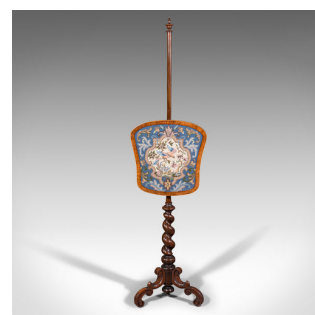

Antique Pole Screen, English, Needlepoint, Fire Shield, Tapestry, Regency, 1820

**DESCRIPTION**

Our Stock # 18.7799

This is an antique pole screen. An English, rosewood adjustable needlepoint tapestry fire shield, dating to the Regency period, circa 1820.

- Superb elegance and exuding quality
- Displays a desirable aged patina and in good order
- Select stocks show fine grain interest and rich russet hues
- Delightful foliate needlepoint tapestry a treat
- Shield shaped screen adjusts through 76cm (30")
- Rises upon a slender pole topped with turned finial
- Distinguished by a striking barley twist carved support
- Raised upon a triform of double scroll toes with drop pendant finial to centre

This is a fascinating antique pole screen, offering generous adjustment ideal for any fireside. Solid joints and construction, delivered waxed, polished and ready for the home.

Search [London Fine for #18.7799](#) , or scan the QR code for more photos and details

**DIMENSIONS**

Max Width: 38.5cm (15.25")  
 Max Depth: 34cm (13.5")  
 Max Height: 150.5cm (59.25")  
 Adjustment Range: 76cm (30")

**LIST PRICE**

£845.00