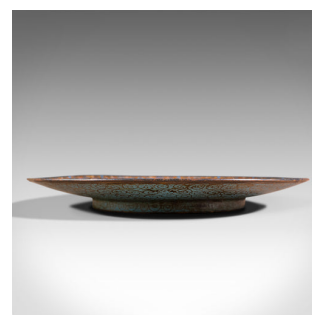

Antique Decorative Plate, Japanese, Cloisonne, Fruit, Serving Dish, Victorian

DESCRIPTION

Our Stock # 18.7823

This is an antique decorative plate. A Japanese, cloisonne fruit serving dish, dating to the early Victorian period, circa 1850.

- Delightful example of Victorian cloisonne
- Displays a desirable aged patina with minor wear commensurate with age
- Black ground accentuated with golden geometric pattern
- Flying butterfly and flowerheads accentuate the face of the plate
- Rim edge decorated with a continuous garland border
- Reverse presented with a light blue wash and spiral motif pattern

This is a fascinating antique decorative plate, with appealing detail and Victorian appeal. Delivered polished and ready to enjoy.

Search [London Fine for #18.7823](#), or scan the QR code for more photos and details

DIMENSIONS

Max Width: 27.5cm (10.75")

Max Depth: 27.5cm (10.75")

Max Height: 3cm (1.25")

LIST PRICE

£895.00