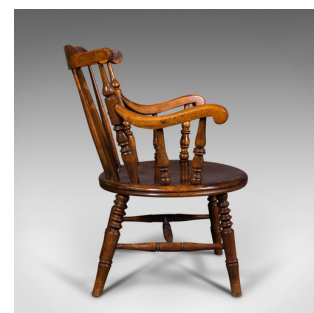

Antique Fireside Elbow Chair, English, Beech, Occasional Seat, Victorian, C.1890

DESCRIPTION

Our Stock # 18.7835

This is an antique fireside elbow chair. An English, beech occasional seat, dating to the late Victorian period, circa 1890.

- Delightfully figured, low profile occasional chair
- Displays a desirable aged patina and in very good order
- Select Beech shows superb grain interest
- Rich caramel hues radiated beneath a quality wax polish finish
- Encapsulates the country house appeal, ideal for the lounge or kitchen
- Bow-shaped top rail terminates in scrolled ends
- Turned spindle back framed by baluster supports
- Serpentine arms with broad elbows and scrolled knuckles
- Striking circular seat gleams with a reflective brilliance
- Low, relaxed seat height of 36.5cm (14.25")
- Raised upon turned legs with ring spun finish

Search [London Fine for #18.7835](#) , or scan the QR code for more photos and details

DIMENSIONS

- Max Width: 60.5cm (23.75")
- Max Depth: 59cm (23.25")
- Max Height: 78.5cm (31")
- Seat Width: 42cm (16.5")
- Seat Depth: 46.5cm (18.25")
- Seat Height: 36.5cm (14.25")