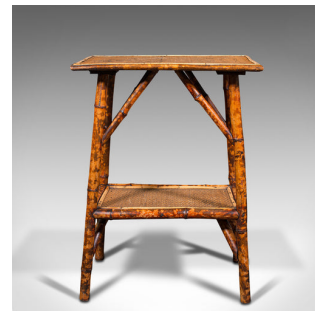

Antique Two Tier Table, Oriental, Bamboo, Whatnot, Side, Lamp, Occasional, 1880

DESCRIPTION

Our Stock # 18.7857

This is an antique two tier table. An Oriental, bamboo whatnot, side, lamp or occasional table, dating to the Victorian period, circa 1880.

- Presenting an attractive, two-tier design
- Displays a desirable aged patina and in good original order
- Stout bamboo shows fine grain interest and rich caramel hues
- Taut canework to each tier offers a dependable display surface
- The useful lower platform acting as a stretcher for stability
- Raised on gently splayed legs with splayed struts for added strength
- Ideal as a lamp, side or display table in the living room or hall

This is a versatile & practical antique bamboo table with solid joints and construction. Delivered waxed, polished and ready for the home.

Search [London Fine for #18.7857](#) , or scan the QR code for more photos and details