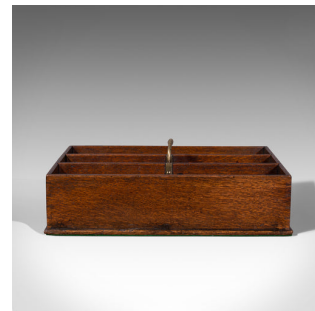

Antique Butler's Carry Tray, English, Oak, Serving, Cutlery, Georgian, C.1800

**DESCRIPTION**

Our Stock # 18.7818

This is an antique butler's carry tray. An English, oak serving or cutlery tray, dating to the Georgian period, circa 1800.

- Arranged as three generously sized, useful compartments
- Displays a desirable aged patina and in good order
- Select oak shows fine grain interest and rich caramel hues
- Brass handle offers a tactile feel in the hand
- The base dressed with a quality, emerald green baize

This is a charming antique butler's carry tray, ideal for carrying silver cleaning wares, a morning paper or breakfast items to the master or guest bedrooms. Solid joints and construction, delivered waxed, polished and ready to serve.

Search [London Fine for #18.7818](#) , or scan the QR code for more photos and details

DIMENSIONS

Max Width: 39cm (15.25")

Max Depth: 28.5cm (11.25")

Max Height: 13.5cm (5.25")

Compartment Width: 36.5cm (14.25")