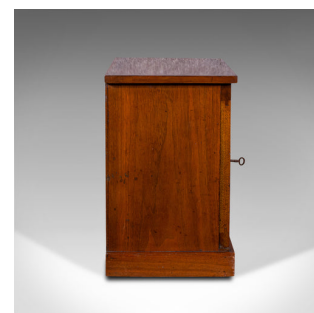

Antique Collector's Cabinet, English, Walnut, Tea, Smoker's Cupboard, Edwardian

**DESCRIPTION**

Our Stock # 18.7844

This is an antique collector's cabinet. An English, walnut tea or smoker's cupboard, dating to the Edwardian period, circa 1910.

- Robust, lockable cabinet with interior drawers
- Displays a desirable aged patina and in good order
- Select walnut shows fine grain interest throughout
- Rich caramel hues beam beneath a wax polish finish
- Full-width cabinet door dressed with inset, working lock – key present
- Trio of drawers arranged two over one, beneath an upper shelf
- Each dressed with a small brass drop handle over shaped backrest
- Standing reassuringly upon a stout plinth foot

This is an antique collector's cabinet, with quality walnut stocks and appealing finish. The working lock assures items within can be secured. Solid joints and construction, delivered waxed, polished and ready for the home.

Search [London Fine for #18.7844](#) , or scan the QR code for more photos and details

**DIMENSIONS**

- Max Width: 34.5cm (13.5")
- Max Depth: 24.5cm (9.75")
- Max Height: 38.5cm (15.25")
- Shelf Width: 29cm (11.5")
- Shelf Depth: 18.5cm (7.25")
- Shelf Height: 13.5cm (5.25")