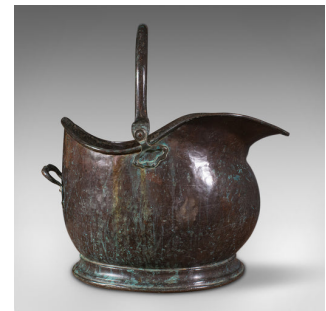

Large Antique Coal Bucket, English, Weathered Copper, Fireside Scuttle, Georgian

DESCRIPTION

Our Stock # 18.7861

This is a large antique coal bucket. An English, delightfully weathered copper fireside scuttle, dating to the Georgian period, circa 1800.

- Superb fireside bucket with appealing finish and generous proportion
- Displays a desirable aged patina throughout
- Aged copper blessed with a hand-beaten texture and hints of verdigris
- Articulated handle rotates within open quarterfoil hinges
- Broad rim accommodates fireside tools with ease
- Rivet bond carry handle to the rear

This is a dashing antique coal bucket, strikingly patinated and useful for all fuel types. Delivered polished and ready to sit alongside the fireplace.

Search [London Fine for #18.7861](#) , or scan the QR code for more photos and details

DIMENSIONS

Max Width: 33.5cm (13.25")
 Max Depth: 43.5cm (17.25")
 Max Height - Handle Raised: 44.5cm (17.5")
 Internal Width: 29cm (11.5")
 Internal Depth: 33cm (13")
 Internal Height: 27cm (10.75")