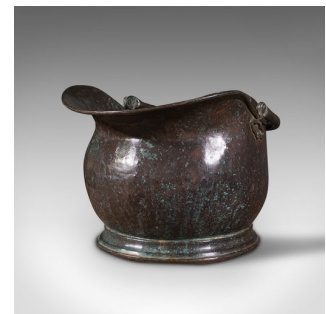

Large Antique Coal Bucket, English, Weathered Copper, Fireside Scuttle, Georgian

DESCRIPTION

Our Stock # 18.7861

This is a large antique coal bucket. An English, delightfully weathered copper fireside scuttle, dating to the Georgian period, circa 1800.

- Superb fireside bucket with appealing finish and generous proportion
- Displays a desirable aged patina throughout
- Aged copper blessed with a hand-beaten texture and hints of verdigris
- Articulated handle rotates within open quarterfoil hinges
- Broad rim accommodates fireside tools with ease
- Rivet bond carry handle to the rear

This is a dashing antique coal bucket, strikingly patinated and useful for all fuel types. Delivered polished and ready to sit alongside the fireplace.

Search [London Fine for #18.7861](#) , or scan the QR code for more photos and details

DIMENSIONS

Max Width: 33.5cm (13.25")
 Max Depth: 43.5cm (17.25")
 Max Height - Handle Raised: 44.5cm (17.5")
 Internal Width: 29cm (11.5")
 Internal Depth: 33cm (13")
 Internal Height: 27cm (10.75")