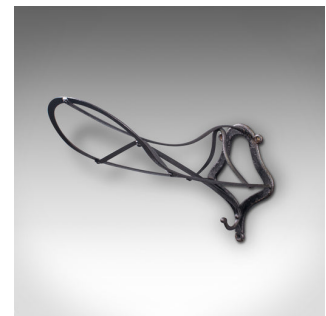

Antique Saddle Rack, English, Cast Iron, Equestrian Tack Rest, Victorian, C.1850

DESCRIPTION

Our Stock # 18.7866

This is an antique saddle rack. An English, cast iron wall mounted equestrian tack rest, dating to the early Victorian period, circa 1850.

- An attractive saddle rack as useful today as it was over 150 years ago
- Displays a desirable aged patina and in good order
- Cast iron with consistent graphite finish for durable equestrian needs
- Ample bracing offering stability for saddlery
- Useful underhook perfect for hosting a riding crop
- Screw holes ready for mounting in place
- The rack's form and purpose is well suited to various outdoor pursuits

This is a charming antique saddle rack in superb order. Solid joints and construction. Delivered polished and ready for mounting.

Search [London Fine for #18.7866](#) , or scan the QR code for more photos and details

DIMENSIONS

Max Width: 26.5cm (10.5")

Max Depth: 49.5cm (19.5")

Max Height: 28.5cm (11.25")

Mounting Plate Width: 20cm (7.75")

Mounting Plate Height: 28.5cm (11.25")