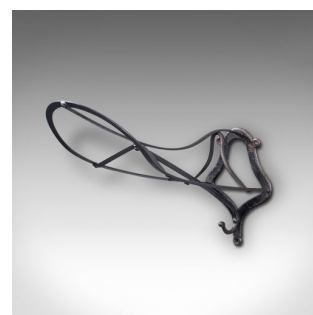

Antique Saddle Rack, English, Cast Iron, Equestrian Tack Rest, Victorian, C.1850

**DESCRIPTION**

Our Stock # 18.7866

This is an antique saddle rack. An English, cast iron wall mounted equestrian tack rest, dating to the early Victorian period, circa 1850.

- An attractive saddle rack as useful today as it was over 150 years ago
- Displays a desirable aged patina and in good order
- Cast iron with consistent graphite finish for durable equestrian needs
- Ample bracing offering stability for saddlery
- Useful underhook perfect for hosting a riding crop
- Screw holes ready for mounting in place
- The rack's form and purpose is well suited to various outdoor pursuits

This is a charming antique saddle rack in superb order. Solid joints and construction. Delivered polished and ready for mounting.

Search [London Fine for #18.7866](#) , or scan the QR code for more photos and details

**DIMENSIONS**

- Max Width: 26.5cm (10.5")
- Max Depth: 49.5cm (19.5")
- Max Height: 28.5cm (11.25")
- Mounting Plate Width: 20cm (7.75")
- Mounting Plate Height: 28.5cm (11.25")