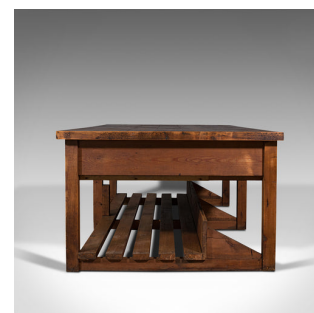

Large Antique Craftsman's Table, Pine, Kitchen Island, Retail, Bench, Victorian

DESCRIPTION

Our Stock # 18.7627

This is a large antique craftsman's table. An English, pine kitchen island, preparation table or shop retail bench, dating to the Victorian period and later, circa 1900.

- Of substantial proportion - suitable for the larger home or retail space
- Displays a desirable aged patina and in good order
- Victorian pine shows fine grain interest and mellow caramel hues
- Graced with a pleasing array of craft marks to the top, commensurate with use
- Seven stout planks set within framed edges of 4.5cm (1.75") thickness
 - Pair of wide drawers along the front apron, each dressed with scallop shell cup handles
- Full width undertier offers generous storage for kitchen machinery or merchandise
- Stands upon six square section legs united front to back with wide stretchers

This is a superior antique craftsman's table, with huge proportion fit for a country kitchen or shop retail environment. Delightfully patinated top adds time worn character, whilst the drawers and undertier provide copious space for utensils or stock. Solid joints and construction, delivered waxed, polished and ready for the home.