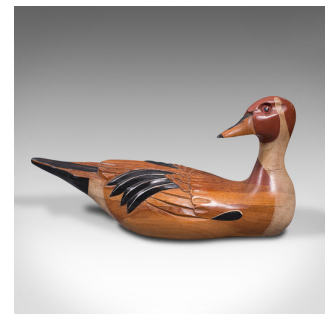

Vintage Decoy Duck, English, Cedar, Northern Pintail, Figure, Artist Signed

**DESCRIPTION**

Our Stock # 18.7912

This is a vintage decoy duck. An English, carved cedar Northern Pintail figure, dating to the late 20th century, signed by the artist to 1969.

- Attractive display decoy for the home or outdoor setting
- Displays a desirable aged patina and in good order throughout
- Select cedar shows fine grain interest beneath a wax polish finish
  - Well detailed, the migratory Pintail duck posed with its head turned across its shoulder
  - Decorated with a caramel and russet palette, the wing and tail feathers ebonised for contrast
  - Signed to tail by Dan Bowden, dated to (19)69

This is a charming vintage decoy duck, ideally suited as a display ornament, or outdoors alongside a well-tended pond. For those with an interest in navigating the waterways, it could also grace a narrow boat's prow. Signed by one of the late 20th century's most prolific decoy craftsman for further collector appeal. Delivered polished and ready to enjoy.

**DIMENSIONS**

Max Width: 14.5cm (5.75")  
 Max Depth: 42.5cm (16.75")  
 Max Height: 20.5cm (8")

Search [London Fine for #18.7912](#), or scan the QR code for more photos and details

+44 (0) 207 1833 511