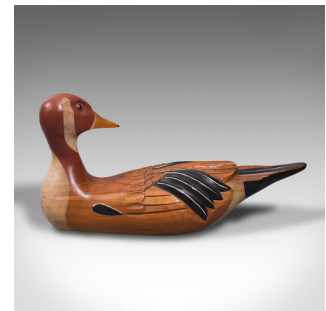

Vintage Decoy Duck, English, Cedar, Northern Pintail, Figure, Artist Signed

**DESCRIPTION**

Our Stock # 18.7912

This is a vintage decoy duck. An English, carved cedar Northern Pintail figure, dating to the late 20th century, signed by the artist to 1969.

- Attractive display decoy for the home or outdoor setting
- Displays a desirable aged patina and in good order throughout
- Select cedar shows fine grain interest beneath a wax polish finish
  - Well detailed, the migratory Pintail duck posed with its head turned across its shoulder
  - Decorated with a caramel and russet palette, the wing and tail feathers ebonised for contrast
  - Signed to tail by Dan Bowden, dated to (19)69

This is a charming vintage decoy duck, ideally suited as a display ornament, or outdoors alongside a well-tended pond. For those with an interest in navigating the waterways, it could also grace a narrow boat's prow. Signed by one of the late 20th century's most prolific decoy craftsman for further collector appeal. Delivered polished and ready to enjoy.

**DIMENSIONS**

Max Width: 14.5cm (5.75")  
 Max Depth: 42.5cm (16.75")  
 Max Height: 20.5cm (8")

Search [London Fine for #18.7912](#), or scan the QR code for more photos and details

+44 (0) 207 1833 511