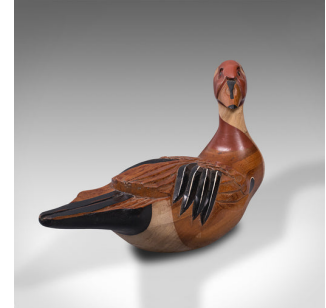

Vintage Decoy Duck, English, Cedar, Northern Pintail, Figure, Artist Signed

**DESCRIPTION**

Our Stock # 18.7912

This is a vintage decoy duck. An English, carved cedar Northern Pintail figure, dating to the late 20th century, signed by the artist to 1969.

- Attractive display decoy for the home or outdoor setting
- Displays a desirable aged patina and in good order throughout
- Select cedar shows fine grain interest beneath a wax polish finish
  - Well detailed, the migratory Pintail duck posed with its head turned across its shoulder
  - Decorated with a caramel and russet palette, the wing and tail feathers ebonised for contrast
  - Signed to tail by Dan Bowden, dated to (19)69

This is a charming vintage decoy duck, ideally suited as a display ornament, or outdoors alongside a well-tended pond. For those with an interest in navigating the waterways, it could also grace a narrow boat's prow. Signed by one of the late 20th century's most prolific decoy craftsman for further collector appeal. Delivered polished and ready to enjoy.

**DIMENSIONS**

Max Width: 14.5cm (5.75")  
 Max Depth: 42.5cm (16.75")  
 Max Height: 20.5cm (8")

Search [London Fine for #18.7912](#), or scan the QR code for more photos and details

+44 (0) 207 1833 511