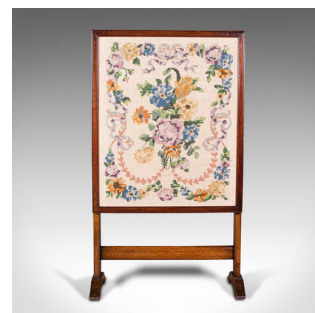

## Antique Tilt Top Fire Screen, English, Fireside, Occasional Table, Victorian

### DESCRIPTION

Our Stock # 18.7971

This is an antique tilt top fire screen. An English, mahogany and needlepoint fireside occasional table, dating to the late Victorian period, circa 1900.

- Unusual, dual purpose fire screen and table with attractive presentation
- Displays a desirable aged patina and in good order
- Select stocks show rich caramel hues and fine grain interest
- Quality needlepoint tapestry with delightful foliate patterns
- Tilting top rotates through 90 degrees, with locking clasp to reverse
- Raised upon a pair of shaped trestle feet and united by stretcher

This is a rare and appealing antique tilt top fire screen, with a superb Victorian tapestry decoration. Solid joints and construction, delivered waxed, polished and ready for the fireside or hall.

Search [London Fine for #18.7971](#) , or scan the QR code for more photos and details

### DIMENSIONS

Max Width: 49cm (19.25")  
 Max Depth: 22.5cm (8.75")  
 Max Height: 84.5cm (33.25")  
 Folded Width: 49cm (19.25")  
 Folded Depth: 58cm (22.75")  
 Folded Height: 55.5cm (21.75")