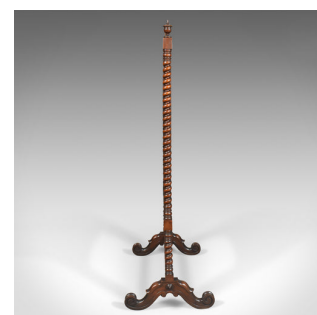

Large Antique Fire Screen, Needlepoint Tapestry Panel, Walnut Frame, Circa 1850

DESCRIPTION

Our Stock # 10.1789

This is a large antique fire screen with needlepoint tapestry panel in a walnut frame, dating to circa 1850.

- Superb needlepoint tapestry panel
- Retaining good colour and detail, noticeably in the clouds
- A farmhouse scene of a family watching kittens play
- The reverse a patterned silk cotton weave
- Mounted in a well executed turned frame
- Barley twist risers and stretcher
- Capped with urn finials and pierced, fret mounts
- Standing upon four cabriole legs with carved knees and scrolled toes

A fine example with much interest. Solid joints and construction, delivered waxed, polished and ready for the home.

Search [London Fine for #10.1789](#) , or scan the QR code for more photos and details

DIMENSIONS

Max Width: 79cm (31")

Max Depth: 40.75cm (16")

Max Height: 122cm (48")