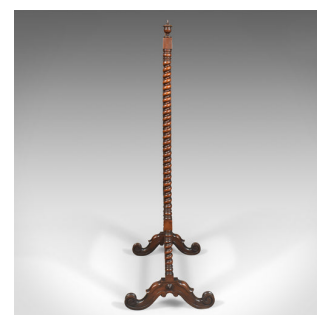

## Large Antique Fire Screen, Needlepoint Tapestry Panel, Walnut Frame, Circa 1850

### DESCRIPTION

Our Stock # 10.1789

This is a large antique fire screen with needlepoint tapestry panel in a walnut frame, dating to circa 1850.

- Superb needlepoint tapestry panel
- Retaining good colour and detail, noticeably in the clouds
- A farmhouse scene of a family watching kittens play
- The reverse a patterned silk cotton weave
- Mounted in a well executed turned frame
- Barley twist risers and stretcher
- Capped with urn finials and pierced, fret mounts
- Standing upon four cabriole legs with carved knees and scrolled toes

A fine example with much interest. Solid joints and construction, delivered waxed, polished and ready for the home.

Search [London Fine for #10.1789](#) , or scan the QR code for more photos and details

### DIMENSIONS

Max Width: 79cm (31")

Max Depth: 40.75cm (16")

Max Height: 122cm (48")