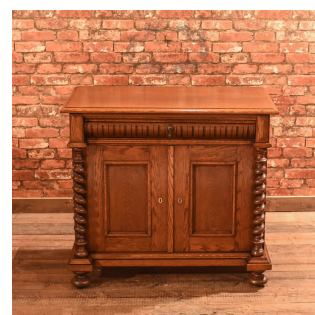

Antique French Oak Two Door Cabinet, c.1910

DESCRIPTION

Our Stock # LFA-1298 This is an antique, French oak two door cabinet dating to the early 20th century c.1910. A fine example well executed in quality oak, this modest little cupboard is raised on bun feet to the fore and bracket feet behind. The lower, breakfront plinth base, topped with concave moulding, supports a pair of opposing, mirrored reel and barley twist columns. The upper frieze offers a quarter round drawer in stout stock decorated with fluted detail and dressed with a brass drop pull. Below a pair of field panel doors enclose a useful cupboard space fitted with a shelf dividing the space in two. The top is in clean good order with a moulded edge and displays good grain detail and patina. A useful small cupboard with solid joints and construction, delivered waxed, polished and ready for the home.

Search [London Fine](#) for #LFA-1298 or scan the QR code for more photos and details

DIMENSIONS

Max Width: 92cm (36.25")
Max Depth: 52cm (20.5")
Max Height: 82cm (32.25")