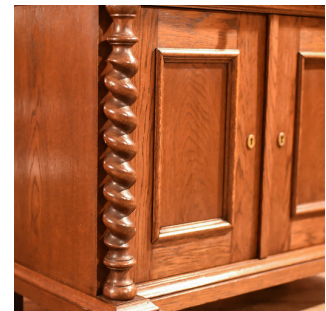

### DESCRIPTION

Our Stock # LFA-1298 This is an antique, French oak two door cabinet dating to the early 20th century c.1910. A fine example well executed in quality oak, this modest little cupboard is raised on bun feet to the fore and bracket feet behind. The lower, breakfront plinth base, topped with concave moulding, supports a pair of opposing, mirrored reel and barley twist columns. The upper frieze offers a quarter round drawer in stout stock decorated with fluted detail and dressed with a brass drop pull. Below a pair of field panel doors enclose a useful cupboard space fitted with a shelf dividing the space in two. The top is in clean good order with a moulded edge and displays good grain detail and patina. A useful small cupboard with solid joints and construction, delivered waxed, polished and ready for the home.