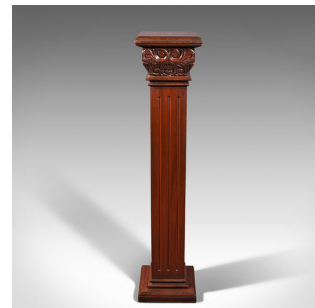

Vintage Torchere Stand, Continental, Walnut, Jardiniere, Display Column, C.1950

DESCRIPTION

Our Stock # 18.7872

This is a vintage torchere stand. A Continental, walnut jardiniere or display column, dating to the mid 20th century, circa 1950.

- Of classical taste for a timeless appeal
- Displays a desirable aged patina and in good order
- Walnut shows fine grain interest and rich russet hues
- Corinthian influence to the collar with carved scrolled detail
- Square column with fluted finish above a tiered plinth foot

This is an appealing vintage torchere stand, ideal for display purposes or as a decorative planter base. Delivered waxed, polished and ready to place within the home.

Search [London Fine for #18.7872](#) , or scan the QR code for more photos and details

DIMENSIONS

Max Width: 25.5cm (10")
Max Depth: 25.5cm (10")
Max Height: 114cm (45")
Plinth Width: 22.5cm (8.75")
Plinth Depth: 22.5cm (8.75")

LIST PRICE

£785.00