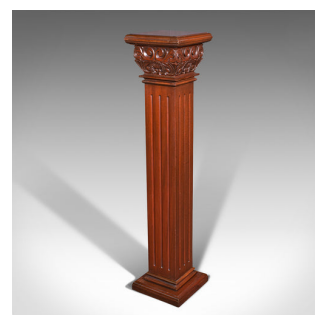

Vintage Torchere Stand, Continental, Walnut, Jardiniere, Display Column, C.1950

DESCRIPTION

Our Stock # 18.7872

This is a vintage torchere stand. A Continental, walnut jardiniere or display column, dating to the mid 20th century, circa 1950.

- Of classical taste for a timeless appeal
- Displays a desirable aged patina and in good order
- Walnut shows fine grain interest and rich russet hues
- Corinthian influence to the collar with carved scrolled detail
- Square column with fluted finish above a tiered plinth foot

This is an appealing vintage torchere stand, ideal for display purposes or as a decorative planter base. Delivered waxed, polished and ready to place within the home.

Search [London Fine for #18.7872](#) , or scan the QR code for more photos and details

DIMENSIONS

Max Width: 25.5cm (10")
Max Depth: 25.5cm (10")
Max Height: 114cm (45")
Plinth Width: 22.5cm (8.75")
Plinth Depth: 22.5cm (8.75")

LIST PRICE

£785.00