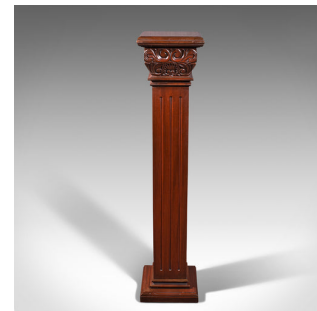

Vintage Torchere Stand, Continental, Walnut, Jardiniere, Display Column, C.1950

DESCRIPTION

Our Stock # 18.7872

This is a vintage torchere stand. A Continental, walnut jardiniere or display column, dating to the mid 20th century, circa 1950.

- Of classical taste for a timeless appeal
- Displays a desirable aged patina and in good order
- Walnut shows fine grain interest and rich russet hues
- Corinthian influence to the collar with carved scrolled detail
- Square column with fluted finish above a tiered plinth foot

This is an appealing vintage torchere stand, ideal for display purposes or as a decorative planter base. Delivered waxed, polished and ready to place within the home.

Search [London Fine for #18.7872](#) , or scan the QR code for more photos and details

DIMENSIONS

Max Width: 25.5cm (10")

Max Depth: 25.5cm (10")

Max Height: 114cm (45")

Plinth Width: 22.5cm (8.75")

Plinth Depth: 22.5cm (8.75")

LIST PRICE

£785.00