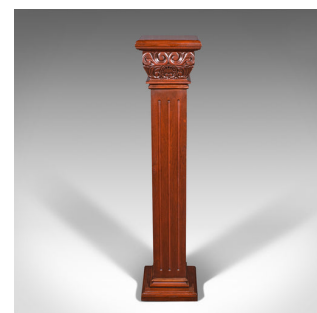

Vintage Torchere Stand, Continental, Walnut, Jardiniere, Display Column, C.1950

DESCRIPTION

Our Stock # 18.7872

This is a vintage torchere stand. A Continental, walnut jardiniere or display column, dating to the mid 20th century, circa 1950.

- Of classical taste for a timeless appeal
- Displays a desirable aged patina and in good order
- Walnut shows fine grain interest and rich russet hues
- Corinthian influence to the collar with carved scrolled detail
- Square column with fluted finish above a tiered plinth foot

This is an appealing vintage torchere stand, ideal for display purposes or as a decorative planter base. Delivered waxed, polished and ready to place within the home.

Search [London Fine for #18.7872](#) , or scan the QR code for more photos and details

DIMENSIONS

Max Width: 25.5cm (10")

Max Depth: 25.5cm (10")

Max Height: 114cm (45")

Plinth Width: 22.5cm (8.75")

Plinth Depth: 22.5cm (8.75")

LIST PRICE

£785.00