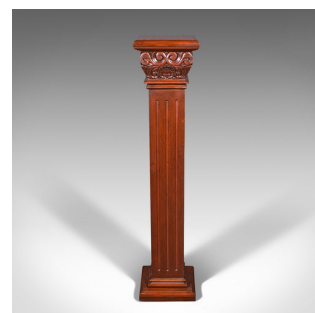

Vintage Torchere Stand, Continental, Walnut, Jardiniere, Display Column, C.1950

DESCRIPTION

Our Stock # 18.7872

This is a vintage torchere stand. A Continental, walnut jardiniere or display column, dating to the mid 20th century, circa 1950.

- Of classical taste for a timeless appeal
- Displays a desirable aged patina and in good order
- Walnut shows fine grain interest and rich russet hues
- Corinthian influence to the collar with carved scrolled detail
- Square column with fluted finish above a tiered plinth foot

This is an appealing vintage torchere stand, ideal for display purposes or as a decorative planter base. Delivered waxed, polished and ready to place within the home.

Search [London Fine for #18.7872](#) , or scan the QR code for more photos and details

DIMENSIONS

Max Width: 25.5cm (10")
Max Depth: 25.5cm (10")
Max Height: 114cm (45")
Plinth Width: 22.5cm (8.75")
Plinth Depth: 22.5cm (8.75")

LIST PRICE

£785.00