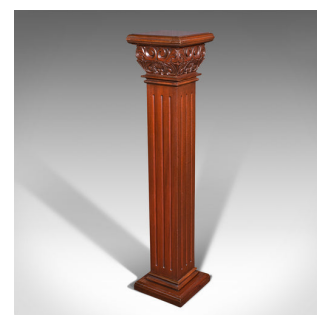

Vintage Torchere Stand, Continental, Walnut, Jardiniere, Display Column, C.1950

DESCRIPTION

Our Stock # 18.7872

This is a vintage torchere stand. A Continental, walnut jardiniere or display column, dating to the mid 20th century, circa 1950.

- Of classical taste for a timeless appeal
- Displays a desirable aged patina and in good order
- Walnut shows fine grain interest and rich russet hues
- Corinthian influence to the collar with carved scrolled detail
- Square column with fluted finish above a tiered plinth foot

This is an appealing vintage torchere stand, ideal for display purposes or as a decorative planter base. Delivered waxed, polished and ready to place within the home.

Search [London Fine for #18.7872](#) , or scan the QR code for more photos and details

DIMENSIONS

Max Width: 25.5cm (10")

Max Depth: 25.5cm (10")

Max Height: 114cm (45")

Plinth Width: 22.5cm (8.75")

Plinth Depth: 22.5cm (8.75")

LIST PRICE

£785.00